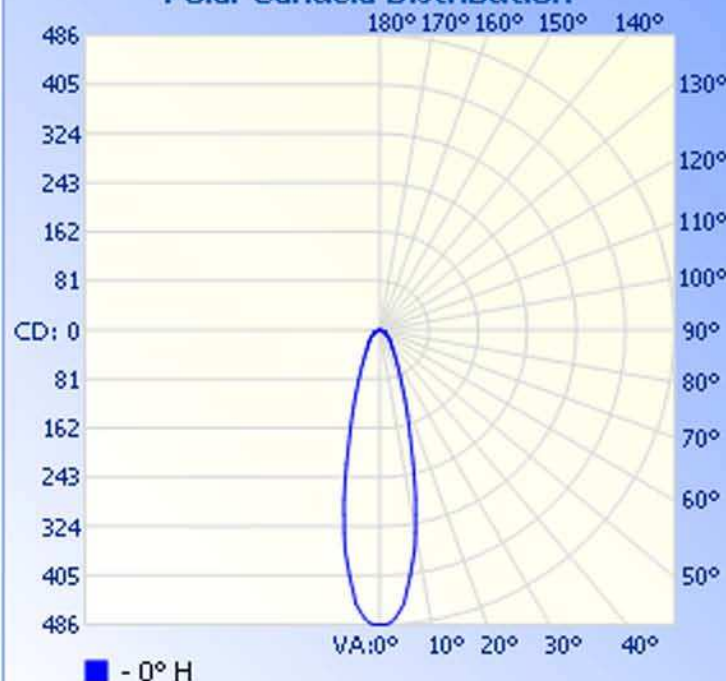

Max Candela: 486.0 at Horizontal: 0, Vertical: 0

Luminous Opening: Point

Test: 7-27-09

Flood Summary

Efficiency Lumens Horizontal Spread Vertical Spread

Field (10%): 64.3% 132.3 61.3 61.3

Beam (50%): 30.1% 61.9 27 26.9

Total: 100% 205.7

Illuminance at a Distance

Center Beam FC

Beam Width

1.7ft	174.96 fc	0.8ft	0.8ft
3.3ft	43.74 fc	1.6ft	1.6ft
5.0ft	19.44 fc	2.4ft	2.4ft
6.7ft	10.94 fc	3.2ft	3.2ft
8.3ft	7.00 fc	4.0ft	4.0ft
10.0ft	4.86 fc	4.8ft	4.8ft

■ Vert. Spread: 26.9°

■ Horiz. Spread: 27.0°

Polar Candela Distribution

Isofootcandle Plot