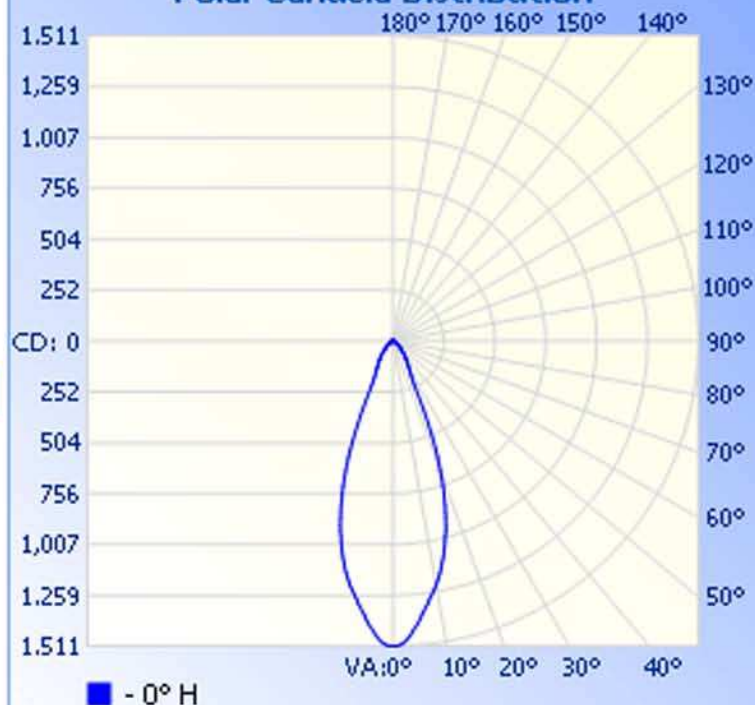

Luminaire Photometric Report

Filename: PAR38-12X2W-XIW-001M

Manufacturer: LEDTRONICS -

Luminaire: WITH LED LENS, 120VAC, 16.6W

Luminaire Cat: PAR38-12X2W-XIW-001M

Lamp: LUMEN RATING: 706.9Lms.

Lamp Output: 1 lamp(s), rated lamp lumens: 706.9

Max Candela: 1,511.0 at Horizontal: 0, Vertical: 0

Luminous Opening: Point

Test: 3-3-09

Flood Summary

	Efficiency	Lumens	Horizontal Spread	Vertical Spread
Field (10%):	79.5%	561.7	62.6	62.6
Beam (50%):	53.2%	376.0	38	38
Total:	100%	706.9		

Illuminance at a Distance

Center Beam FC   Beam Width

1.7ft	543.96 fc	1.1ft
3.3ft	135.99 fc	2.3ft
5.0ft	60.44 fc	3.4ft
6.7ft	34.00 fc	4.6ft
8.3ft	21.76 fc	5.7ft
10.0ft	15.11 fc	6.9ft

■ Beam Spread: 38.0°

Polar Candela Distribution