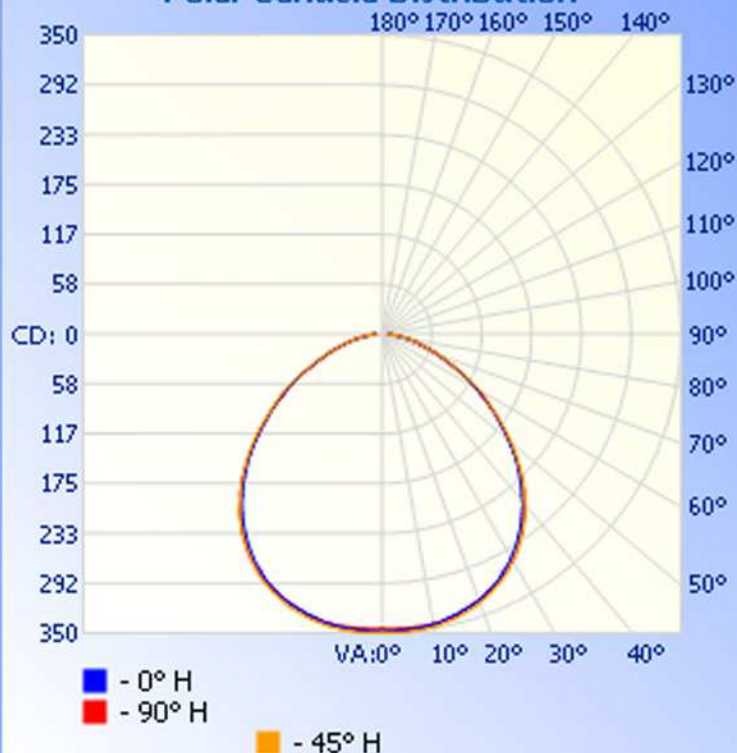

Max Candela: 350.0 at Horizontal: 45, Vertical: 1

Luminous Opening: Point

Test: 9-10-10

Flood Summary

Efficiency Lumens Horizontal Spread Vertical Spread

Field (10%): 96.8% 911.7 157.2 157.8

Beam (50%): 72.4% 681.9 105.6 105.8

Total: 100% 941.5

Illuminance at a Distance

Center Beam FC Beam Width

1.7ft	125.28 fc	4.4ft	4.4ft
3.3ft	31.32 fc	8.8ft	8.8ft
5.0ft	13.92 fc	13.2ft	13.2ft
6.7ft	7.83 fc	17.6ft	17.6ft
8.3ft	5.01 fc	22.0ft	22.0ft
10.0ft	3.48 fc	26.4ft	26.4ft

■ Vert. Spread: 105.8° ■ Horiz. Spread: 105.6°

Polar Candela Distribution

Isofootcandle Plot