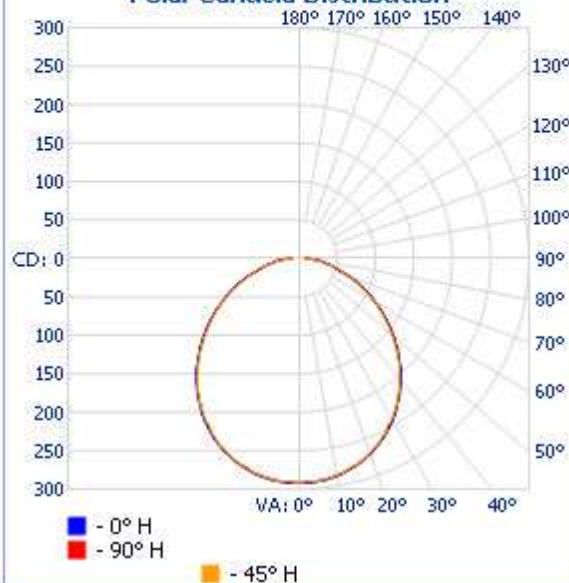

Max Candela: 292.0 at Horizontal: 0°, Vertical: 0°

Luminous Opening: Point

Test: 8-22-12

Photometry: Type C

CIE Class: Direct

Cutoff Class: Cutoff

Zonal Lumen Summary

Zone	Lumens	% Lamp	% Luminaire
0-30	225.1	27.9%	27.9%
0-40	365.8	45.3%	45.3%
0-60	631.9	78.3%	78.3%
60-90	175.3	21.7%	21.7%
70-100	82.3	10.2%	10.2%
90-120	0	0%	0%
0-90	807.2	100%	100%
90-180	0	0%	0%
0-180	807.2	100%	100%

Illuminance at a Distance

Center Beam FC Beam Width

1.7ft	105.12 fc	4.5ft	4.5ft
3.3ft	26.28 fc	9.1ft	9.1ft
5.0ft	11.68 fc	13.6ft	13.6ft
6.7ft	6.57 fc	18.1ft	18.1ft
8.3ft	4.20 fc	22.6ft	22.6ft
10.0ft	2.92 fc	27.2ft	27.2ft

■ Vert. Spread: 107.3° ■ Horiz. Spread: 107.3°

Polar Candela Distribution

Isofootcandle Plot