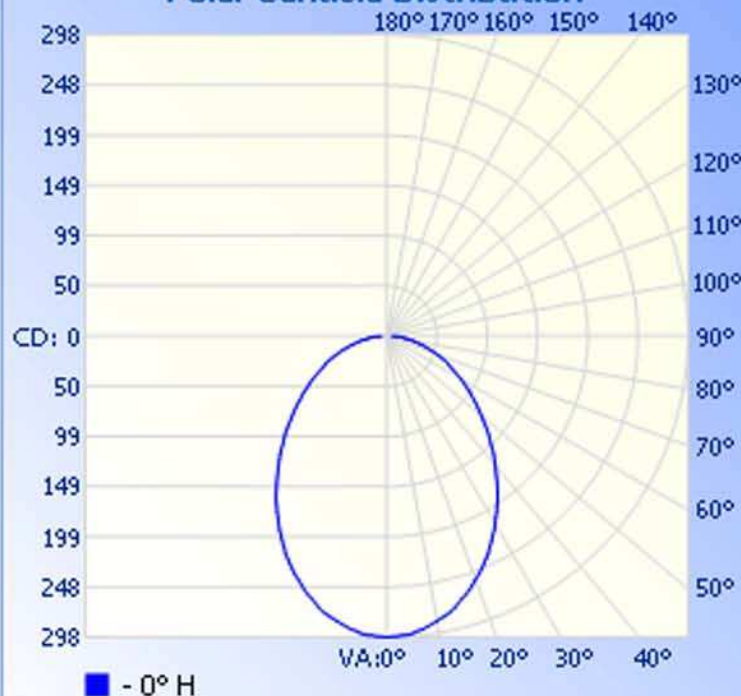

Luminaire Photometric Report

Filename: PAR38-12X2WF-XIW-001W

Manufacturer: LEDTRONICS -

Luminaire: WITH FROSTED LENS, 120VAC, 17.5W

Luminaire Cat: PAR38-12X2WF-XIW-001W

Lamp: . LUMEN RATING: 661.4Lms.

Lamp Output: 1 lamp(s), rated lamp lumens: 661.4

Max Candela: 298.0 at Horizontal: 0, Vertical: 0

Luminous Opening: Point

Test: 4-2-09

Flood Summary

	Efficiency	Lumens	Horizontal Spread	Vertical Spread
Field (10%):	96%	635.2	157.5	157.5
Beam (50%):	56.8%	375.5	87.9	87.9
Total:	100%	661.4		

Illuminance at a Distance

Center Beam FC Beam Width

1.7ft	107.28 fc	3.2ft
3.3ft	26.82 fc	6.4ft
5.0ft	11.92 fc	9.6ft
6.7ft	6.71 fc	12.9ft
8.3ft	4.29 fc	16.1ft
10.0ft	2.98 fc	19.3ft

■ Beam Spread: 87.9°

Polar Candela Distribution