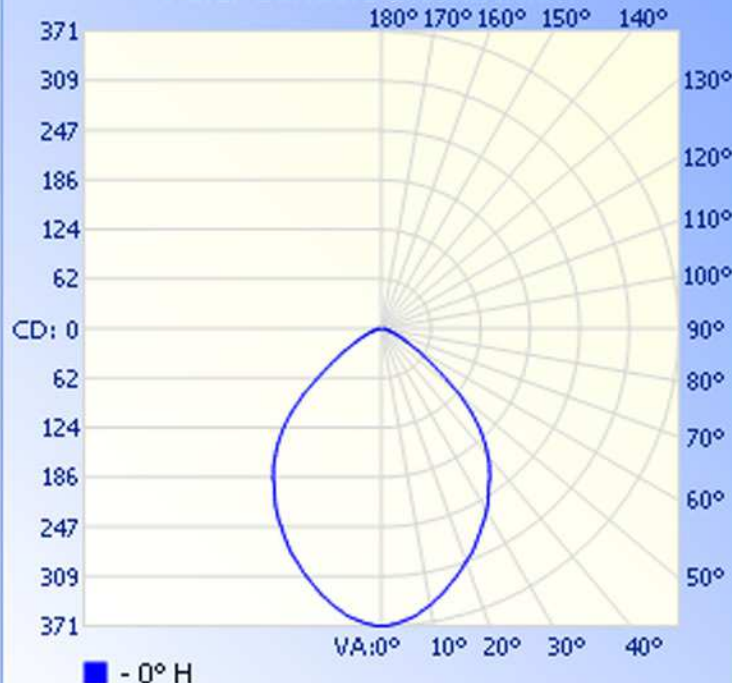

Max Candela: 371.0 at Horizontal: 0, Vertical: 0

Luminous Opening: Point

Test: 5-27-10

Flood Summary

	Efficiency	Lumens	Horizontal Spread	Vertical Spread
Field (10%):	94.8%	621.7	126.6	126.6
Beam (50%):	68.2%	447.1	86	86
Total:	100%	655.9		

Illuminance at a Distance

Center Beam FC

Beam Width

1.7ft	133.56 fc	3.1ft	3.1ft
3.3ft	33.39 fc	6.2ft	6.2ft
5.0ft	14.84 fc	9.3ft	9.3ft
6.7ft	8.35 fc	12.4ft	12.4ft
8.3ft	5.34 fc	15.5ft	15.5ft
10.0ft	3.71 fc	18.6ft	18.7ft

■ Vert. Spread: 86.0°

■ Horiz. Spread: 86.0°

Polar Candela Distribution

Isofootcandle Plot