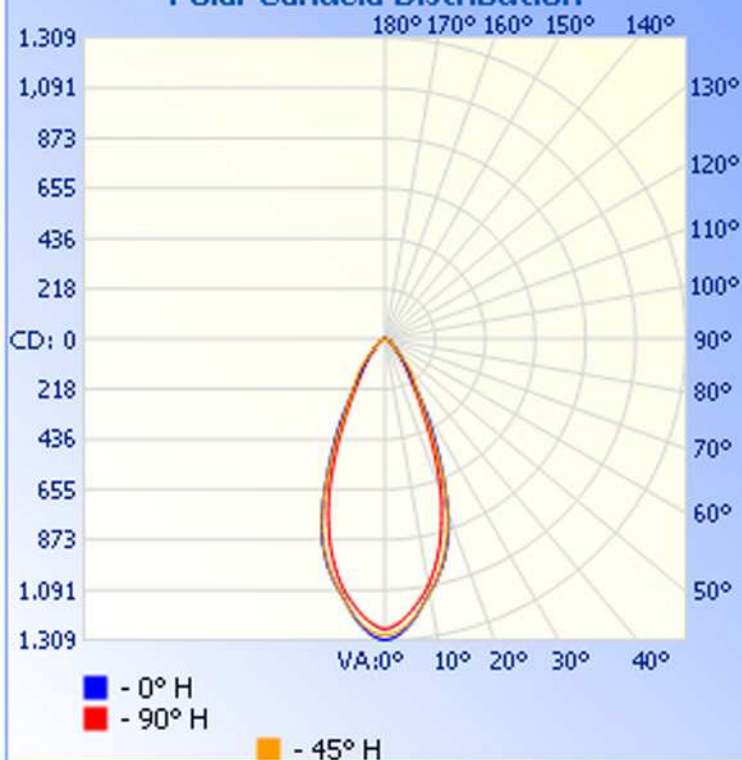

Luminaire Photometric Report

Filename: PAR38-15W-XPW-001M-W

Manufacturer: LEDTRONICS -

Luminaire: PRISMATIC LENS, 120VAC, 14.9W

Luminaire Cat: PAR38-15W-XPW-001M-W

Lamp: . LUMEN RATING: 882.7Lms.

Lamp Output: 1 lamp(s), rated lamp lumens: 882.7

Max Candela: 1,309.0 at Horizontal: 0, Vertical: 0

Luminous Opening: Point

Test: 2-27-12

Flood Summary

Efficiency Lumens Horizontal Spread Vertical Spread

Field (10%): 84.6% 746.6 77.7 79.8

Beam (50%): 50.6% 447.0 42.2 45.6

Total: 100% 882.7

Illuminance at a Distance

Center Beam FC

Beam Width

1.7ft	471.24 fc	1.4ft	1.3ft
3.3ft	117.81 fc	2.8ft	2.6ft
5.0ft	52.36 fc	4.2ft	3.9ft
6.7ft	29.45 fc	5.6ft	5.1ft
8.3ft	18.85 fc	7.0ft	6.4ft
10.0ft	13.09 fc	8.4ft	7.7ft

■ Vert. Spread: 45.6°

■ Horiz. Spread: 42.2°

Polar Candela Distribution