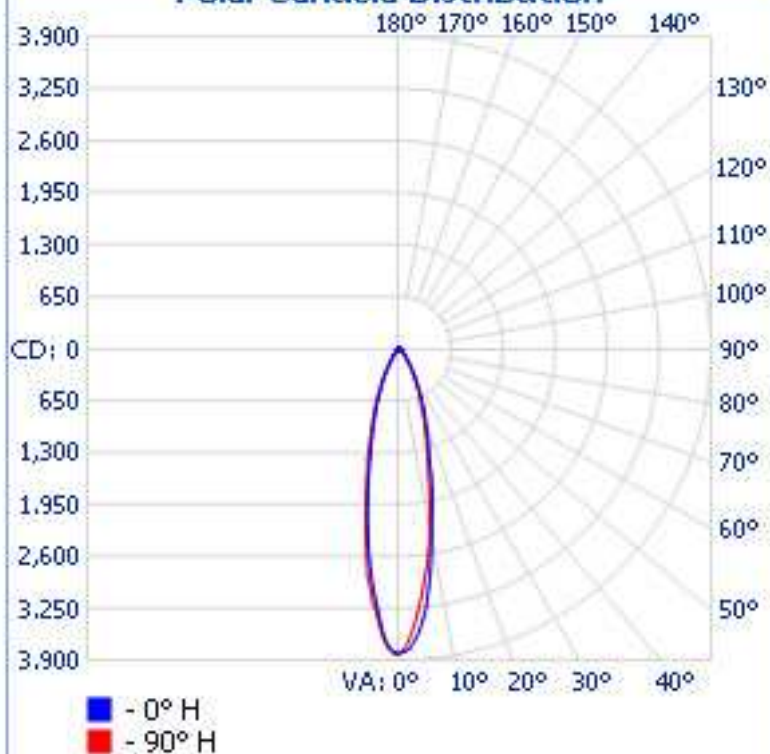

Luminaire Photometric Report

Filename: PAR38-17W-XPW-0015

Manufacturer: LEDTRONICS

Luminaire: CLEAR LENS, 120VAC, 17.9W

Luminaire Cat: PAR38-17W-XPW-0015

Lamp: LUMEN RATING: 1163.9Lms

Lamp Output: 1 lamp(s), rated Lumens/lamp: 1163.9

Max Candela: 3,825.0 at Horizontal: 270°, Vertical: 1°

Luminous Opening: Point

Test: 8-12-11

Zonal Lumen Summary

Zone	Lumens	% Lamp	% Luminaire
0-30	953.6	81.9%	81.9%
0-40	1,068.8	91.8%	91.8%
0-60	1,143.5	98.2%	98.3%
60-90	20.4	1.7%	1.7%
70-100	8.1	0.7%	0.7%
90-120	0	0%	0%
0-90	1,163.9	100%	100%
90-180	0	0%	0%
0-180	1,163.9	100%	100%

Illuminance at a Distance

Center Beam FC   Beam Width

1.7ft	1,369.44 fc	0.7ft	0.7ft
3.3ft	342.36 fc	1.4ft	1.4ft
5.0ft	152.16 fc	2.2ft	2.1ft
6.7ft	85.59 fc	2.9ft	2.8ft
8.3ft	54.78 fc	3.6ft	3.6ft
10.0ft	38.04 fc	4.3ft	4.3ft

■ Vert. Spread: 24.4°   ■ Horiz. Spread: 24.1°

Polar Candela Distribution