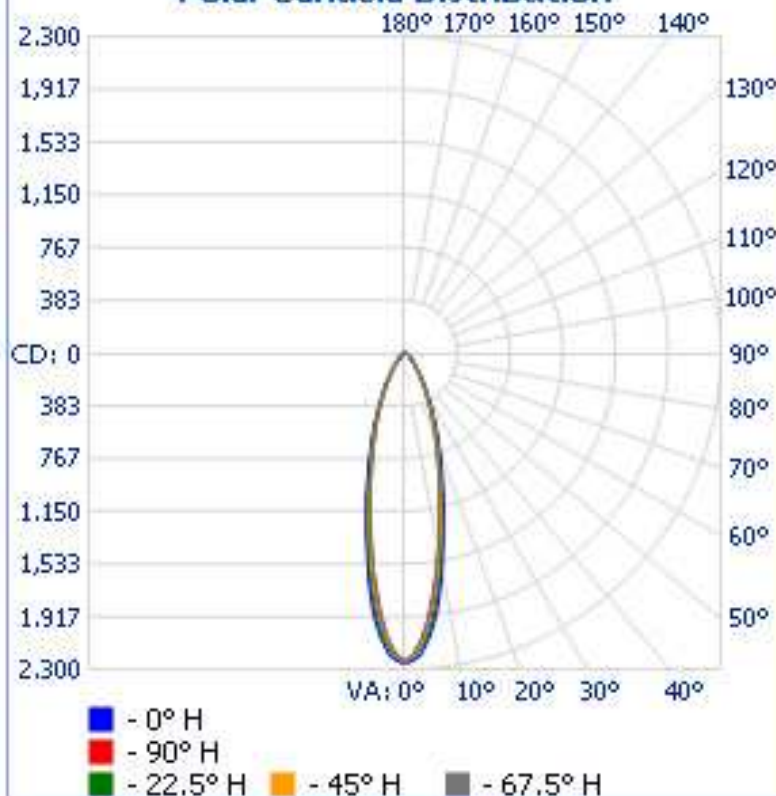

Luminaire Photometric Report

Filename: PAR38-17W-XWW-0015

Manufacturer: LEDTRONICS

Luminaire: CLEAR LENS, 120VAC, 16.2W

Luminaire Cat: PAR38-17W-XWW-0015

Lamp: LUMEN RATING: 884.7Lms

Lamp Output: 1 lamp(s), rated Lumens/lamp: 884.7

Max Candela: 2,246.0 at Horizontal: 0°, Vertical: 0°

Luminous Opening: Point

Test: 10-05-11

Zonal Lumen Summary

Zone	Lumens	% Lamp	% Luminaire
0-30	653.6	73.9%	73.9%
0-40	762.4	86.2%	86.2%
0-60	853.2	96.4%	96.4%
60-90	31.6	3.6%	3.6%
70-100	12.5	1.4%	1.4%
90-120	0	0%	0%
0-90	884.7	100%	100%
90-180	0	0%	0%
0-180	884.7	100%	100%

Illuminance at a Distance

Center Beam FC Beam Width

1.7ft	808.56 fc	0.9ft	0.8ft
3.3ft	202.14 fc	1.7ft	1.5ft
5.0ft	89.84 fc	2.6ft	2.3ft
6.7ft	50.54 fc	3.5ft	3.1ft
8.3ft	32.34 fc	4.3ft	3.8ft
10.0ft	22.46 fc	5.2ft	4.6ft

■ Vert. Spread: 29.1° ■ Horiz. Spread: 25.9°

Polar Candela Distribution

Isofootcandle Plot