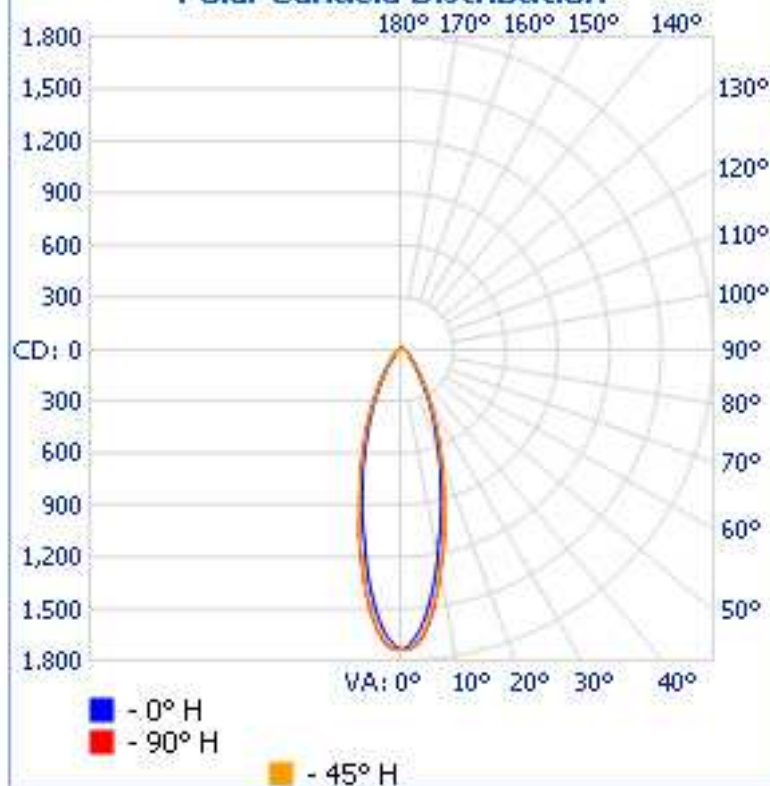

Max Candela: 1,739.0 at Horizontal: 0°, Vertical: 0°

Luminous Opening: Point

Test: 9-26-11

Zonal Lumen Summary

Zone	Lumens	% Lamp	% Luminaire
0-30	603.2	71.5%	71.5%
0-40	718.9	85.2%	85.2%
0-60	813.3	96.4%	96.4%
60-90	30.7	3.6%	3.6%
70-100	12.0	1.4%	1.4%
90-120	0	0%	0%
0-90	844.0	100%	100%
90-180	0	0%	0%
0-180	844.0	100%	100%

Illuminance at a Distance

Center Beam FC Beam Width

1.7ft	626.04 fc	0.9ft	1.0ft
3.3ft	156.51 fc	1.8ft	1.9ft
5.0ft	69.56 fc	2.7ft	2.9ft
6.7ft	39.13 fc	3.6ft	3.9ft
8.3ft	25.04 fc	4.5ft	4.9ft
10.0ft	17.39 fc	5.4ft	5.8ft

■ Vert. Spread: 30.3°

■ Horiz. Spread: 32.6°

Polar Candela Distribution

Isofootcandle Plot