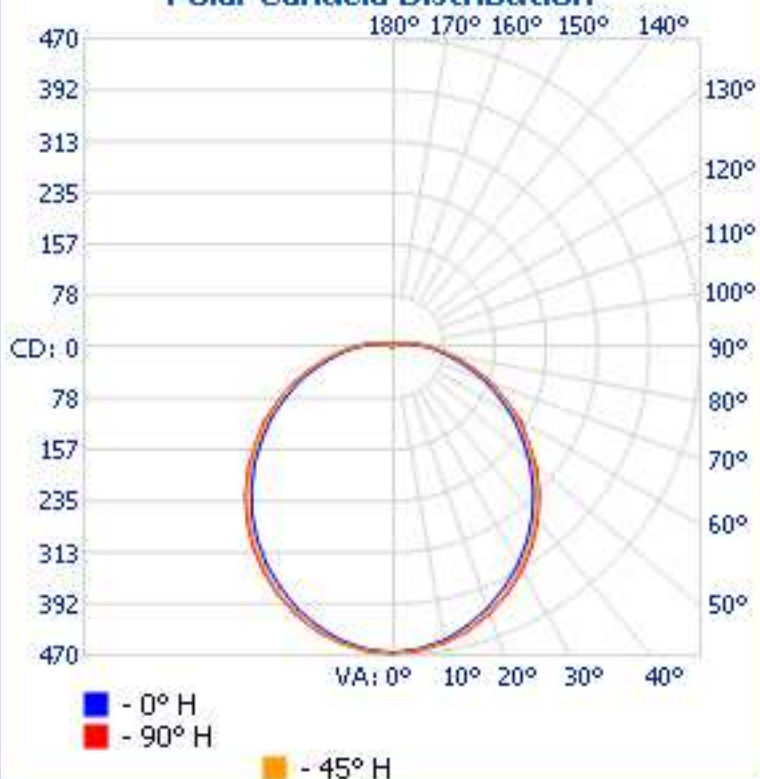

Max Candela: 467.0 at Horizontal: 45°, Vertical: 0°

Luminous Opening: Point

Test: 1-30-13

Photometry : Type C

CIE Class: Direct

Cutoff Class: Semicutoff

Zonal Lumen Summary

| Zone | Lumens | % Lamp | % Luminaire |
|--------|---------|--------|-------------|
| 0-30 | 358.5 | 23% | 23% |
| 0-40 | 587.2 | 37.6% | 37.6% |
| 0-60 | 1,051.9 | 67.4% | 67.4% |
| 60-90 | 406.6 | 26.1% | 26.1% |
| 70-100 | 268.3 | 17.2% | 17.2% |
| 90-120 | 85.2 | 5.5% | 5.5% |
| 0-90 | 1,458.5 | 93.5% | 93.5% |
| 90-180 | 101.6 | 6.5% | 6.5% |
| 0-180 | 1,560.1 | 100% | 100% |

Illuminance at a Distance

Center Beam FC

Beam Width

| | | | |
|--------|------------------|---------------|---------------|
| 1.7ft | 167.76 fc | 5.1ft | 5.5ft |
| 3.3ft | 41.94 fc | 10.1ft | 11.0ft |
| 5.0ft | 18.64 fc | 15.2ft | 16.5ft |
| 6.7ft | 10.49 fc | 20.2ft | 22.0ft |
| 8.3ft | 6.71 fc | 25.3ft | 27.5ft |
| 10.0ft | 4.66 fc | 30.3ft | 33.0ft |

■ Vert. Spread: 113.2°

■ Horiz. Spread: 117.5°

Polar Candela Distribution

Isofootcandle Plot