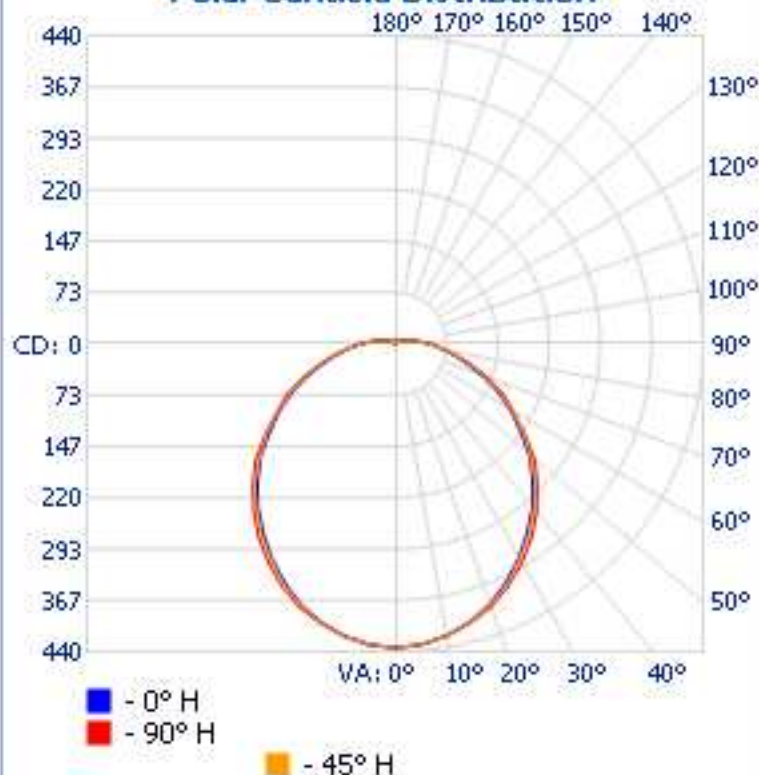

Luminaire Photometric Report

Filename: PAR38WF-18W-XIW-001A

Manufacturer: LEDTRONICS

Luminaire: FROSTED LENS, 120VAC, 17.8W

Luminaire Cat: PAR38WF-18W-XIW-001A

Lamp: LUMEN RATING: 1396.0Lms.

Lamp Output: 1 lamp(s), rated Lumens/lamp: 1396

Max Candela: 435.0 at Horizontal: 0°, Vertical: 0°

Luminous Opening: Point

Test: 1-30-13

Photometry : Type C

CIE Class: Direct

Cutoff Class: Semicutoff

Zonal Lumen Summary

Zone	Lumens	% Lamp	% Luminaire
0-30	331.0	23.7%	23.7%
0-40	539.5	38.6%	38.6%
0-60	957.7	68.6%	68.6%
60-90	353.7	25.3%	25.3%
70-100	230.1	16.5%	16.5%
90-120	71.1	5.1%	5.1%
0-90	1,311.4	93.9%	93.9%
90-180	84.7	6.1%	6.1%
0-180	1,396.0	100%	100%

Illuminance at a Distance

Center Beam FC   Beam Width

1.7ft	156.60 fc	4.8ft	5.0ft
3.3ft	39.15 fc	9.6ft	10.1ft
5.0ft	17.40 fc	14.4ft	15.1ft
6.7ft	9.79 fc	19.2ft	20.2ft
8.3ft	6.26 fc	24.0ft	25.2ft
10.0ft	4.35 fc	28.8ft	30.3ft

■ Vert. Spread: 110.5°   ■ Horiz. Spread: 113.1°

Polar Candela Distribution