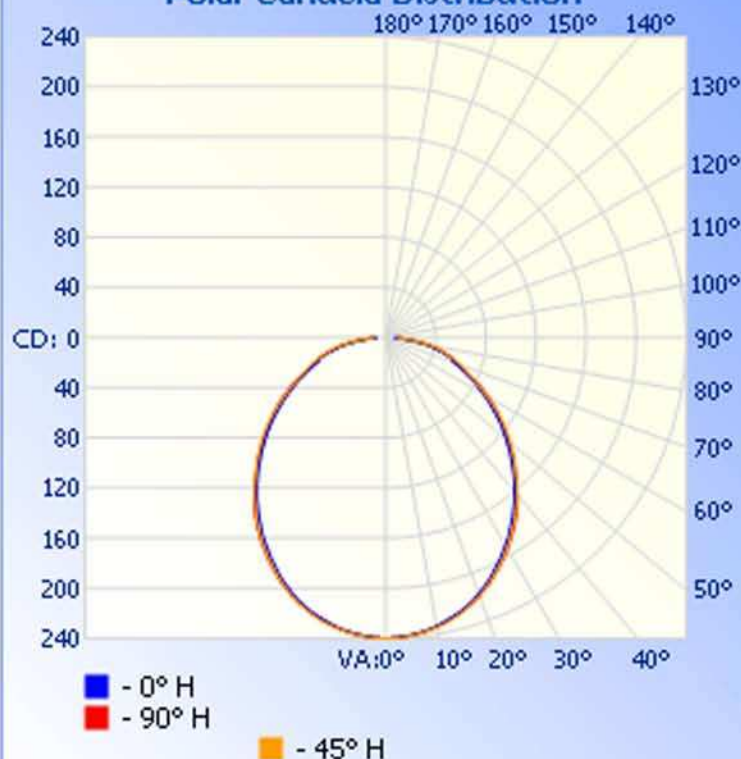

Luminaire Photometric Report

Filename: PAR30A-10W-XPW-001W

Manufacturer: LEDTRONICS -

Luminaire: FROSTED LENS, 120VAC, 9.8W

Luminaire Cat: PAR30A-10W-XPW-001W

Lamp: . LUMEN RATING: 655.3Lms.

Lamp Output: 1 lamp(s), rated lamp lumens: 655.3

Max Candela: 240.0 at Horizontal: 45, Vertical: 0

Luminous Opening: Point

Test: 3-27-12

Flood Summary

	Efficiency	Lumens	Horizontal Spread	Vertical Spread
Field (10%):	98.7%	647.0	168.2	166.2
Beam (50%):	65.3%	427.8	104.6	103.3
Total:	100%	655.3		

Illuminance at a Distance

Center Beam FC Beam Width

1.7ft	86.33 fc	4.2ft	4.3ft
3.3ft	21.58 fc	8.4ft	8.6ft
5.0ft	9.59 fc	12.6ft	12.9ft
6.7ft	5.40 fc	16.9ft	17.3ft
8.3ft	3.45 fc	21.1ft	21.6ft
10.0ft	2.40 fc	25.3ft	25.9ft

■ Vert. Spread: 103.3° ■ Horiz. Spread: 104.6°

Polar Candela Distribution

Isofootcandle Plot