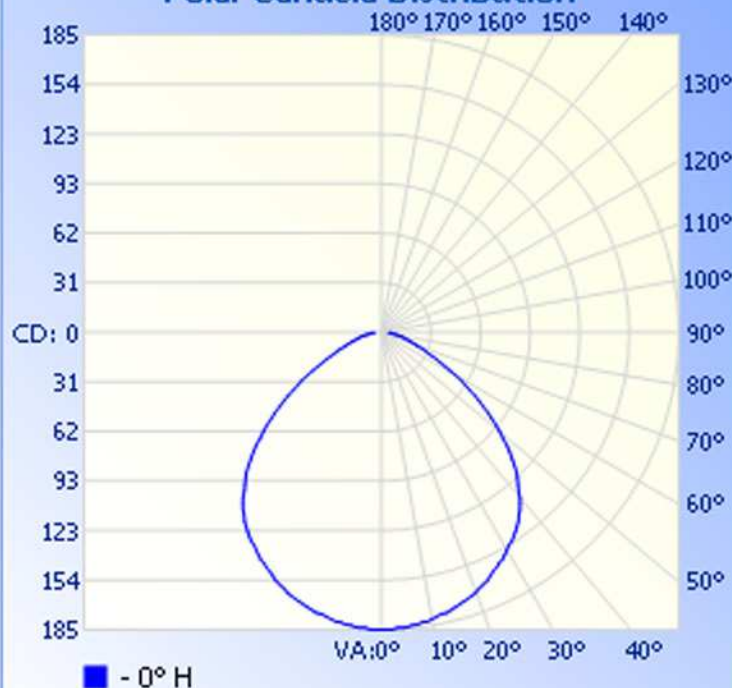

Luminaire Photometric Report

Filename: PAR30A-9WMX-XIW-001W-5

Manufacturer: LEDTRONICS -

Luminaire: FROSTED LENS, 120VAC, 10W

Luminaire Cat: PAR30A-9WMX-XIW-001W-5

Lamp: . LUMEN RATING: 452.1Lms.

Lamp Output: 1 lamp(s), rated lamp lumens: 452.1

Max Candela: 185.0 at Horizontal: 0, Vertical: 0

Luminous Opening: Point

Test: 5-18-10

Flood Summary

Efficiency Lumens Horizontal Spread Vertical Spread

Field (10%):	96.3%	435.4	147.4	147.4
Beam (50%):	70.6%	319.1	101.6	101.6
Total:	100%	452.1		

Illuminance at a Distance

Center Beam FC Beam Width

1.7ft	66.60 fc	4.1ft
3.3ft	16.65 fc	8.2ft
5.0ft	7.40 fc	12.3ft
6.7ft	4.16 fc	16.3ft
8.3ft	2.66 fc	20.4ft
10.0ft	1.85 fc	24.5ft

■ Beam Spread: 101.6°

Polar Candela Distribution