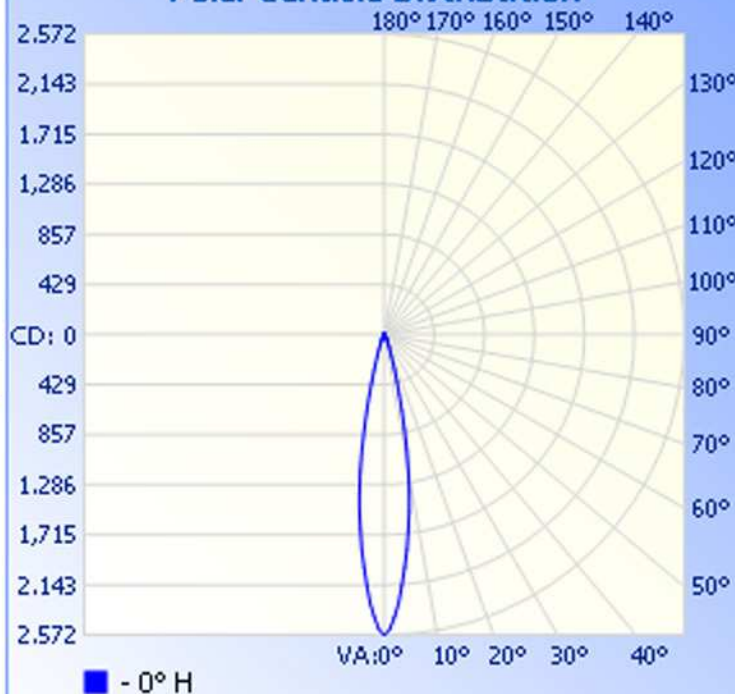

Max Candela: 2,572.0 at Horizontal: 0, Vertical: 0

Luminous Opening: Point

Test: 6-30-10

Flood Summary

Efficiency Lumens Horizontal Spread Vertical Spread

Field (10%): 75.4% 273.3 34 34

Beam (50%): 41.3% 149.5 18.9 18.9

Total: 100% 362.5

Illuminance at a Distance

Center Beam FC Beam Width

1.7ft	925.92 fc	0.6ft
3.3ft	231.48 fc	1.1ft
5.0ft	102.88 fc	1.7ft
6.7ft	57.87 fc	2.2ft
8.3ft	37.04 fc	2.8ft
10.0ft	25.72 fc	3.3ft

■ Beam Spread: 18.9°

Polar Candela Distribution

Isofootcandle Plot