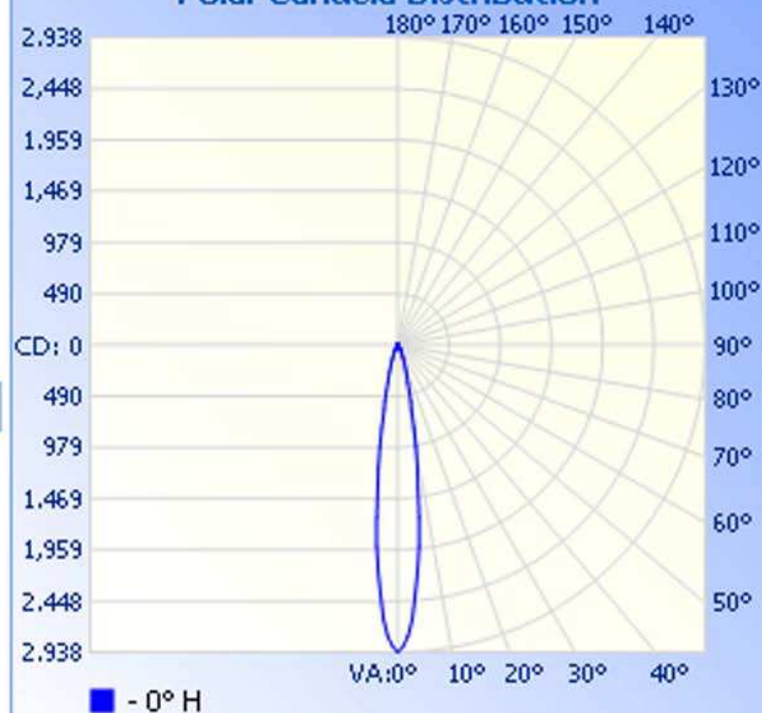

Luminaire Photometric Report

Filename: PAR30A-15W-XIW-0015

Manufacturer: LEDTRONICS -

Luminaire: WITH LED LENS, 120VAC, 9.5W

Luminaire Cat: PAR30A-15W-XIW-0015

Lamp: . LUMEN RATING: 367.1Lms.

Lamp Output: 1 lamp(s), rated lamp lumens: 367.1

Max Candela: 2,938.0 at Horizontal: 0, Vertical: 0

Luminous Opening: Point

Test: 1-26-09

Flood Summary

	Efficiency	Lumens	Horizontal Spread	Vertical Spread
Field (10%):	69.5%	255.2	33.2	33.2
Beam (50%):	31.3%	115.0	15.7	15.7
Total:	100%	367.1		

Illuminance at a Distance

Center Beam FC   Beam Width

1.7ft	1,057.68 fc	0.5ft
3.3ft	264.42 fc	0.9ft
5.0ft	117.52 fc	1.4ft
6.7ft	66.11 fc	1.8ft
8.3ft	42.31 fc	2.3ft
10.0ft	29.38 fc	2.8ft

■ Beam Spread: 15.7°

Polar Candela Distribution