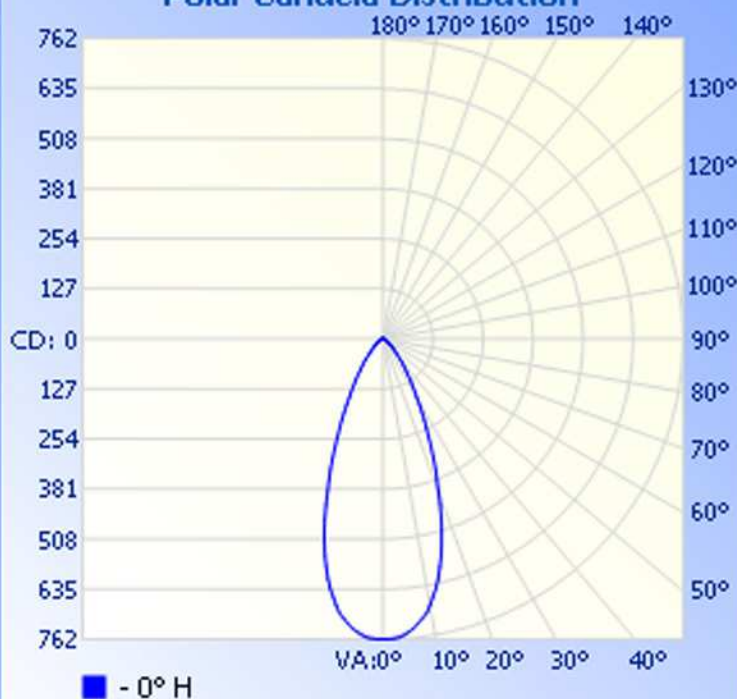

Luminaire Photometric Report

Filename: PAR30L-12W-XIW-001M

Manufacturer: LEDTRONICS -

Luminaire: PRISMATIC LENS, 120VAC, 12.1W

Luminaire Cat: PAR30L-12W-XIW-001M

Lamp: . LUMEN RATING: 487.1Lms.

Lamp Output: 1 lamp(s), rated lamp lumens: 487.1

Max Candela: 762.0 at Horizontal: 0, Vertical: 0

Luminous Opening: Point

Test: 10-26-10

Flood Summary

Efficiency Lumens Horizontal Spread Vertical Spread

Field (10%): 85.5% 416.6 78.5 78.5

Beam (50%): 49.2% 239.6 42.3 42.3

Total: 100% 487.1

Illuminance at a Distance

Center Beam FC Beam Width

1.7ft	274.32 fc	1.3ft
3.3ft	68.58 fc	2.6ft
5.0ft	30.48 fc	3.9ft
6.7ft	17.15 fc	5.2ft
8.3ft	10.97 fc	6.4ft
10.0ft	7.62 fc	7.7ft

■ Beam Spread: 42.3°

Polar Candela Distribution