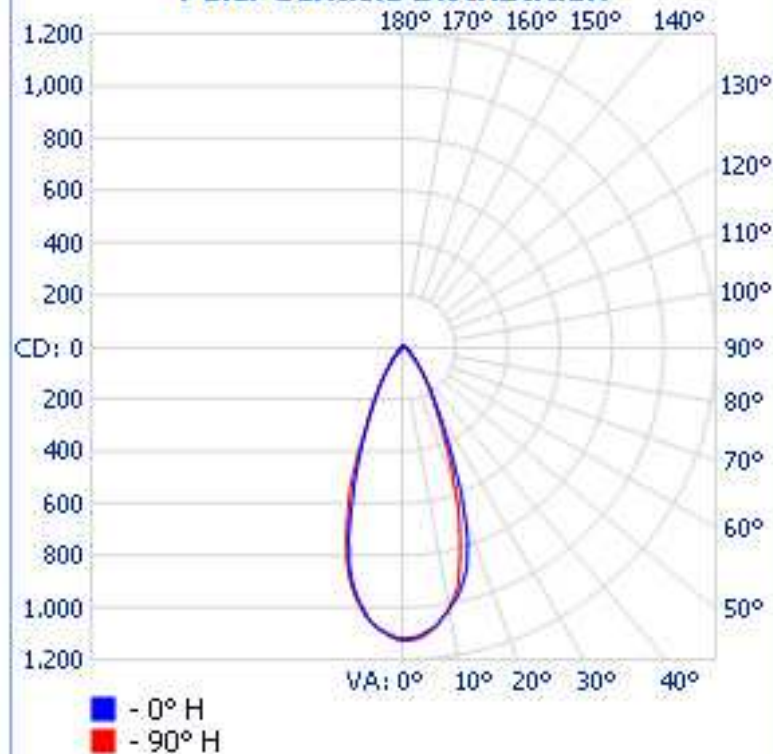

Luminaire Photometric Report

Filename: PAR30-12W-XPW-001M-W

Manufacturer: LEDTRONICS

Luminaire: CLEAR LENS, 120VAC, 12.5W

Luminaire Cat: PAR30-12W-XPW-001M-W

Lamp: LUMEN RATING: 652.8Lms

Lamp Output: 1 lamp(s), rated Lumens/lamp: 652.8

Max Candela: 1,128.0 at Horizontal: 90°, Vertical: 1°

Luminous Opening: Point

Test: 8-11-11

Zonal Lumen Summary

Zone	Lumens	% Lamp	% Luminaire
0-30	502.0	76.9%	76.9%
0-40	585.4	89.7%	89.7%
0-60	636.2	97.5%	97.5%
60-90	16.6	2.5%	2.5%
70-100	6.3	1%	1%
90-120	0	0%	0%
0-90	652.8	100%	100%
90-180	0	0%	0%
0-180	652.8	100%	100%

Illuminance at a Distance

	Center Beam FC	Beam Width	
1.7ft	403.20 fc	1.3ft	1.2ft
3.3ft	100.80 fc	2.5ft	2.5ft
5.0ft	44.80 fc	3.8ft	3.7ft
6.7ft	25.20 fc	5.1ft	5.0ft
8.3ft	16.13 fc	6.4ft	6.2ft
10.0ft	11.20 fc	7.6ft	7.5ft

■ Vert. Spread: 41.7° ■ Horiz. Spread: 41.0°

Polar Candela Distribution

Isofootcandle Plot