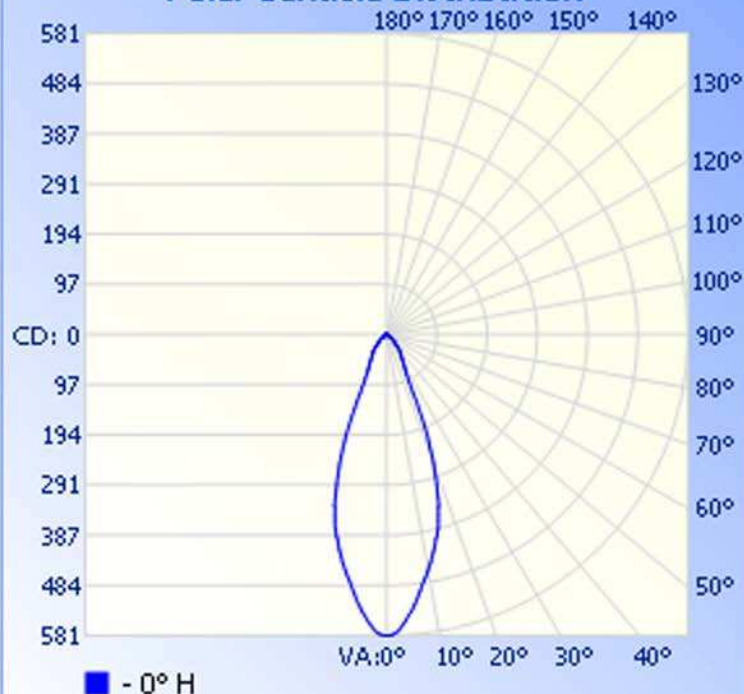

Luminaire Photometric Report

Filename: PAR20-6W-XPW-003M

Manufacturer: LEDTRONICS -

Luminaire: WITH 25 DEGREE LENS, 120VAC, 6W

Luminaire Cat: PAR20-6W-XPW-003M

Lamp: . LUMEN RATING: 275.6Lms.

Lamp Output: 1 lamp(s), rated lamp lumens: 275.6

Max Candela: 581.0 at Horizontal: 0, Vertical: 0

Luminous Opening: Point

Test: 2-26-09

Flood Summary

	Efficiency	Lumens	Horizontal Spread	Vertical Spread
Field (10%):	79.8%	220.0	64.1	64.1
Beam (50%):	51.9%	143.1	37.9	37.9
Total:	100%	275.6		

Illuminance at a Distance

Center Beam FC

Beam Width

1.7ft	209.16 fc	1.1ft
3.3ft	52.29 fc	2.3ft
5.0ft	23.24 fc	3.4ft
6.7ft	13.07 fc	4.6ft
8.3ft	8.37 fc	5.7ft
10.0ft	5.81 fc	6.9ft

■ Beam Spread: 37.9°

Polar Candela Distribution

Isofootcandle Plot