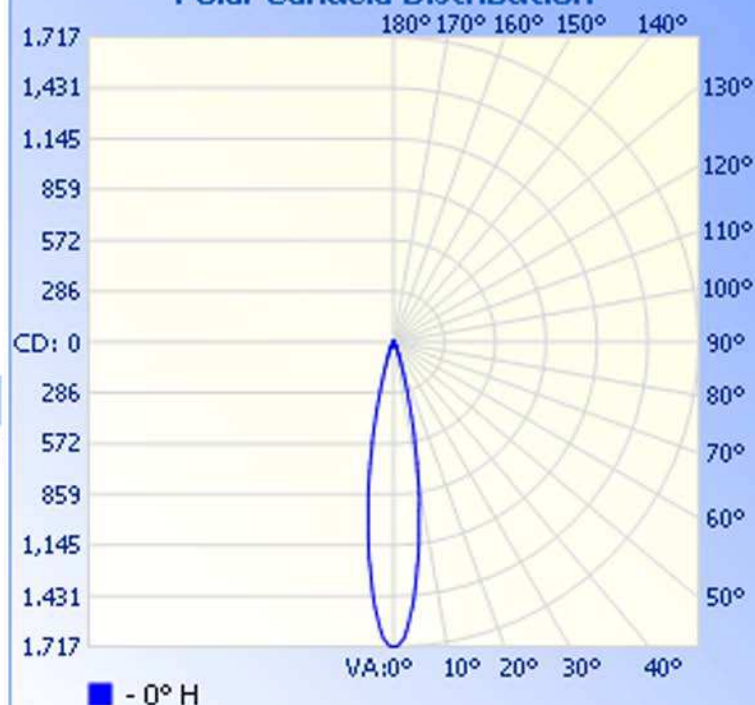

Max Candela: 1,717.0 at Horizontal: 0, Vertical: 0

Luminous Opening: Point

Test: 2-26-09

Flood Summary

Efficiency Lumens Horizontal Spread Vertical Spread

Field (10%): 77.5% 192.2 35.4 35.4

Beam (50%): 41.3% 102.5 19.1 19.1

Total: 100% 248.0

Illuminance at a Distance

Center Beam FC Beam Width

1.7ft	618.12 fc	0.6ft
3.3ft	154.53 fc	1.1ft
5.0ft	68.68 fc	1.7ft
6.7ft	38.63 fc	2.2ft
8.3ft	24.72 fc	2.8ft
10.0ft	17.17 fc	3.4ft

■ Beam Spread: 19.1°

Polar Candela Distribution

Isofootcandle Plot