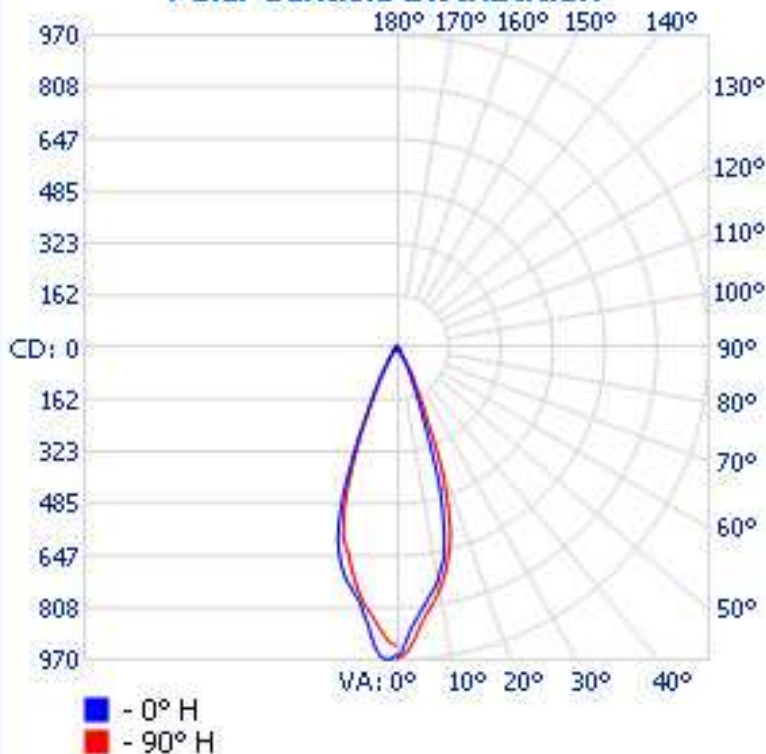

Luminaire Photometric Report

Filename: PAR20-8W-XPW-001M

Manufacturer: LEDTRONICS

Luminaire: CLEAR LENS, 120VAC, 7.6W

Luminaire Cat: PAR20-8W-XPW-001M

Lamp: LUMEN RATING: 366.4Lms

Lamp Output: 1 lamp(s), rated Lumens/lamp: 366.4

Max Candela: 967.0 at Horizontal: 180°, Vertical: 2°

Luminous Opening: Point

Test: 12-15-11

Zonal Lumen Summary

Zone	Lumens	% Lamp	% Luminaire
0-30	329.9	90%	90%
0-40	349.8	95.5%	95.5%
0-60	362.0	98.8%	98.8%
60-90	4.4	1.2%	1.2%
70-100	1.3	0.4%	0.4%
90-120	0	0%	0%
0-90	366.4	100%	100%
90-180	0	0%	0%
0-180	366.4	100%	100%

Illuminance at a Distance

Center Beam FC Beam Width

1.7ft	346.68 fc	1.1ft	1.1ft
3.3ft	86.67 fc	2.2ft	2.3ft
5.0ft	38.52 fc	3.3ft	3.4ft
6.7ft	21.67 fc	4.4ft	4.5ft
8.3ft	13.87 fc	5.5ft	5.6ft
10.0ft	9.63 fc	6.6ft	6.8ft

■ Vert. Spread: 36.5°

■ Horiz. Spread: 37.4°

Polar Candela Distribution

Isofootcandle Plot