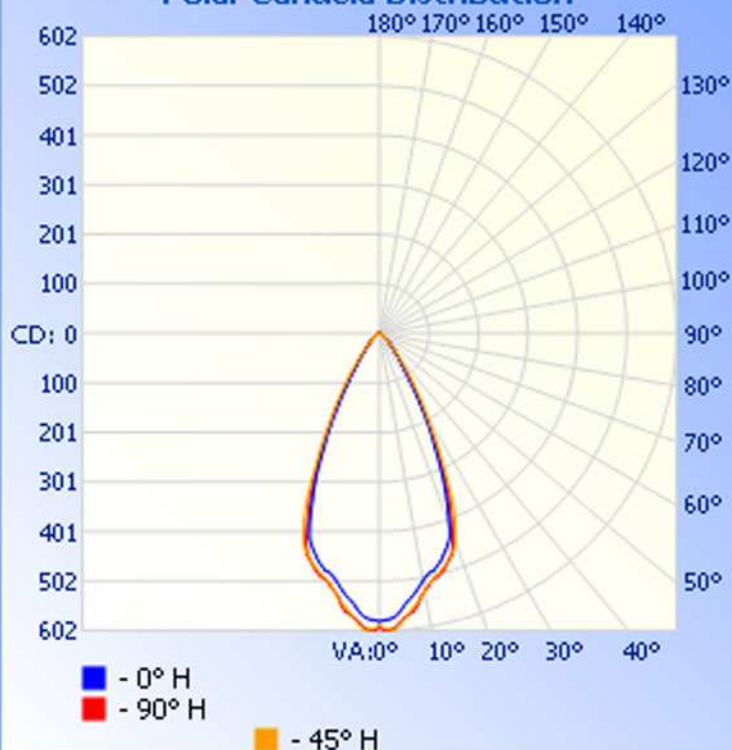

Luminaire Photometric Report

Filename: PAR20-9W-XPW-277AM

Manufacturer: LEDTRONICS -

Luminaire: LED LENS,277VAC,6.8W

Luminaire Cat: PAR20-9W-XPW-277AM

Lamp: . LUMEN RATING: 446.7Lms.

Lamp Output: 1 lamp(s), rated lamp lumens: 446.7

Max Candela: 602.0 at Horizontal: 90, Vertical: 1

Luminous Opening: Point

Test: 10-12-10

Flood Summary

Efficiency Lumens Horizontal Spread Vertical Spread

Field (10%): 87.3% 390.1 77.8 77.3

Beam (50%): 61.7% 275.4 50.2 48.9

Total: 100% 446.7

Illuminance at a Distance

Center Beam FC Beam Width

1.7ft	209.88 fc	1.5ft	1.6ft
3.3ft	52.47 fc	3.0ft	3.1ft
5.0ft	23.32 fc	4.5ft	4.7ft
6.7ft	13.12 fc	6.1ft	6.2ft
8.3ft	8.40 fc	7.6ft	7.8ft
10.0ft	5.83 fc	9.1ft	9.4ft

■ Vert. Spread: 48.9° ■ Horiz. Spread: 50.2°

Polar Candela Distribution