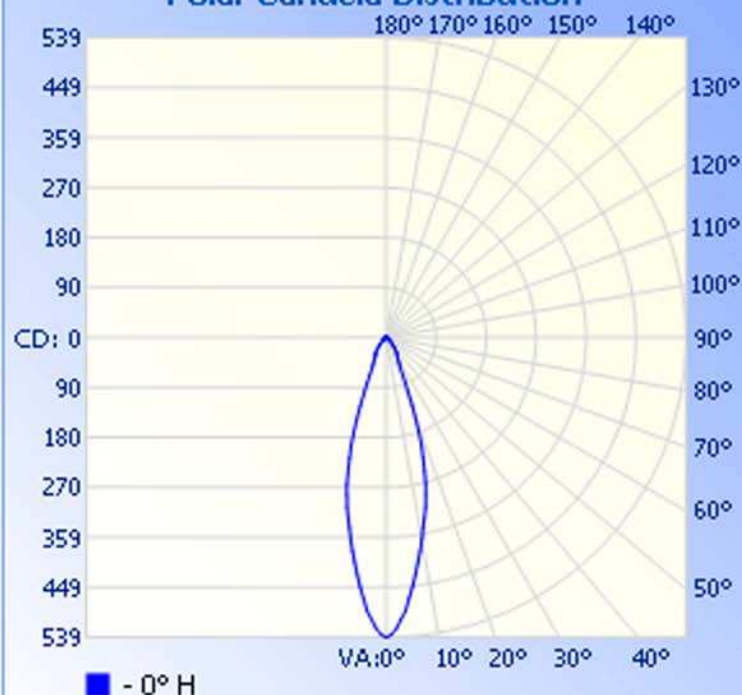

Luminaire Photometric Report

Filename: PAR16-6W-XPW-003M

Manufacturer: LEDTRONICS -

Luminaire: WITH CLEAR LENS, 120VAC, 4.3W

Luminaire Cat: PAR16-6W-XPW-003M

Lamp: . LUMEN RATING: 187.8Lms.

Lamp Output: 1 lamp(s), rated lamp lumens: 187.8

Max Candela: 539.0 at Horizontal: 0, Vertical: 0

Luminous Opening: Point

Test: 8-6-08B

Flood Summary

	Efficiency	Lumens	Horizontal Spread	Vertical Spread
Field (10%):	73.7%	138.5	52.3	52.3
Beam (50%):	42%	78.9	30.3	30.3
Total:	100%	187.8		

Illuminance at a Distance

Center Beam FC Beam Width

1.7ft	194.04 fc	0.9ft
3.3ft	48.51 fc	1.8ft
5.0ft	21.56 fc	2.7ft
6.7ft	12.13 fc	3.6ft
8.3ft	7.76 fc	4.5ft
10.0ft	5.39 fc	5.4ft

■ Beam Spread: 30.3°

Polar Candela Distribution