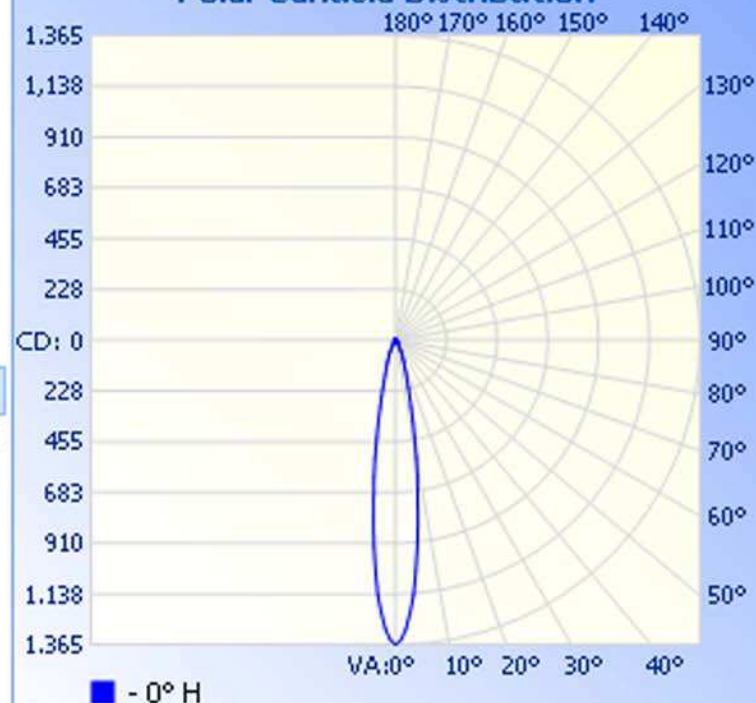

Max Candela: 1,365.0 at Horizontal: 0, Vertical: 0

Luminous Opening: Point

Test: 8-6-08B

Flood Summary

Efficiency Lumens Horizontal Spread Vertical Spread

Field (10%): 66.9% 137.9 36.6 36.6

Beam (50%): 31.7% 65.3 16.7 16.7

Total: 100% 206.1

Illuminance at a Distance

Center Beam FC Beam Width

1.7ft	491.40 fc	0.5ft
3.3ft	122.85 fc	1.0ft
5.0ft	54.60 fc	1.5ft
6.7ft	30.71 fc	2.0ft
8.3ft	19.66 fc	2.5ft
10.0ft	13.65 fc	2.9ft

■ Beam Spread: 16.7°

Polar Candela Distribution

Isofootcandle Plot