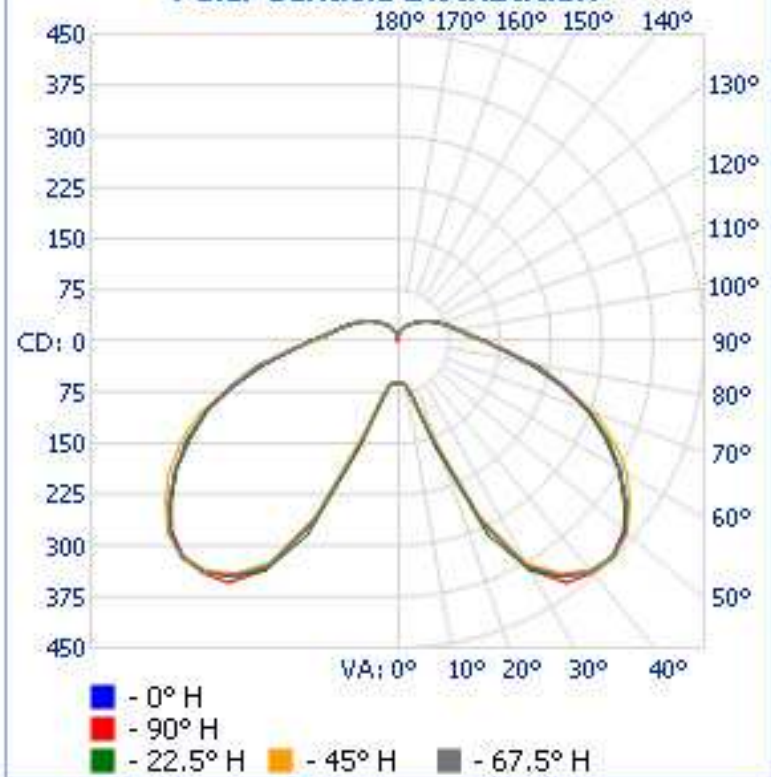

Luminaire Photometric Report

Filename: LED30HPS-600-SIW-001-BU

Manufacturer: LEDTRONICS

Luminaire: WITH NO GLOBE, 120VAC, 27.4W

Luminaire Cat: LED30HPS-600-SIW-001-BU

Lamp: LUMEN RATING: 2303.7Lms.

Lamp Output: 1 lamp(s), rated Lumens/lamp: 2303.7

Max Candela: 448.4 at Horizontal: 67.5°, Vertical: 45°

Luminous Opening: Point

Test: 4-22-11

Zonal Lumen Summary

Zone	Lumens	% Lamp	% Luminaire
0-30	169.6	7.4%	7.4%
0-40	431.7	18.7%	18.7%
0-60	1,140.9	49.5%	49.5%
60-90	781.9	33.9%	33.9%
70-100	561.7	24.4%	24.4%
90-120	269.2	11.7%	11.7%
0-90	1,922.8	83.5%	83.5%
90-180	380.9	16.5%	16.5%
0-180	2,303.7	100%	100%

Illuminance at a Distance

	Center Beam FC	Beam Width	
1.7ft	22.25 fc	11.9ft	14.0ft
3.3ft	5.56 fc	23.8ft	28.0ft
5.0ft	2.47 fc	35.6ft	42.0ft
6.7ft	1.39 fc	47.5ft	55.9ft
8.3ft	0.89 fc	59.4ft	69.9ft
10.0ft	0.62 fc	71.3ft	83.9ft

■ Vert. Spread: 148.6° ■ Horiz. Spread: 153.2°

Polar Candela Distribution

Isofootcandle Plot