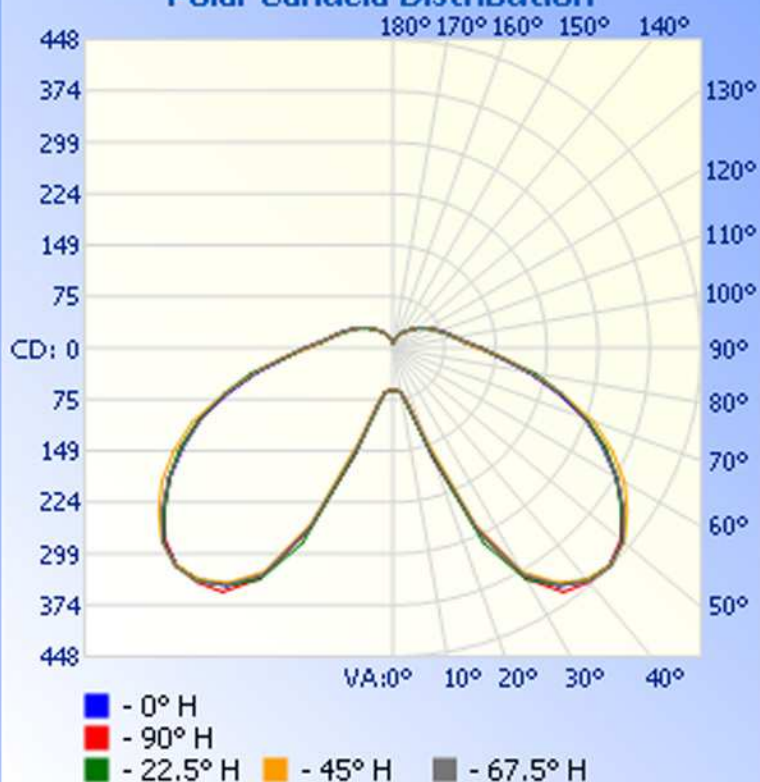

Luminaire Photometric Report

Filename: LED30HPS-600-SIW-002-BU

Manufacturer: LEDTRONICS -

Luminaire: WITH NO GLOBE, 120VAC, 27.4W

Luminaire Cat: LED30HPS-600-SIW-002-BU

Lamp: . LUMEN RATING: 2303.7Lms.

Lamp Output: 1 lamp(s), rated lamp lumens: 2303.7

Max Candela: 448.4 at Horizontal: 67.5, Vertical: 45

Luminous Opening: Point

Test: 1-31-11

Zonal Lumen Summary

Zone	Lumens	% Lamp	% Luminaire
0-30	169.6	7.4%	7.4%
0-40	431.7	18.7%	18.7%
0-60	1,140.9	49.5%	49.5%
60-90	781.9	33.9%	33.9%
0-90	1,922.8	83.5%	83.5%
90-180	380.9	16.5%	16.5%
0-180	2,303.7	100%	100%

Total Efficiency: 100%

Illuminance at a Distance

Center Beam FC Beam Width

1.7ft	22.25 fc	11.4ft	2.0ft
3.3ft	5.56 fc	22.9ft	4.0ft
5.0ft	2.47 fc	34.3ft	6.0ft
6.7ft	1.39 fc	45.7ft	8.0ft
8.3ft	0.89 fc	57.2ft	10.0ft
10.0ft	0.62 fc	68.6ft	12.0ft

■ Vert. Spread: 147.5° ■ Horiz. Spread: 61.7°

Polar Candela Distribution

Isofootcandle Plot