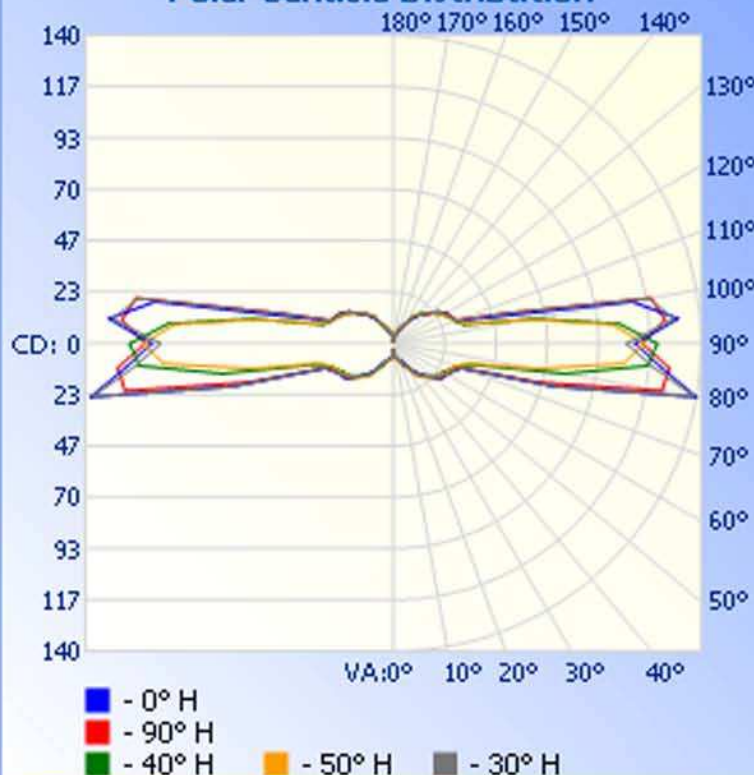

Luminaire Photometric Report

Filename: BSD-1928-0ER-004

Manufacturer: LEDTRONICS -

Luminaire: WITH NO LENS, 120VAC, 12.8W

Luminaire Cat: BSD-1928-0ER-004

Lamp: . LUMEN RATING: 520.4Lms.

Lamp Output: 1 lamp(s), rated lamp lumens: 520.4

Max Candela: 140.0 at Horizontal: 0, Vertical: 80

Luminous Opening: Point

Test: 7-22-09

Zonal Lumen Summary

Zone	Lumens	% Lamp	% Luminaire
0-30	7.7	1.5%	1.5%
0-40	18.0	3.5%	3.5%
0-60	57.6	11.1%	11.1%
60-90	213.5	41%	41%
0-90	271.1	52.1%	52.1%
90-180	249.3	47.9%	47.9%
0-180	520.4	100%	100%

Total Efficiency: 100%

Illuminance at a Distance

	Center Beam FC	Beam Width
0.8ft	4.32 fc	0.2ft
1.7ft	1.08 fc	0.4ft
2.5ft	0.48 fc	0.6ft
3.3ft	0.27 fc	0.8ft
4.2ft	0.17 fc	1.0ft
5.0ft	0.12 fc	1.2ft

■ Beam Spread: 13.3°

Polar Candela Distribution