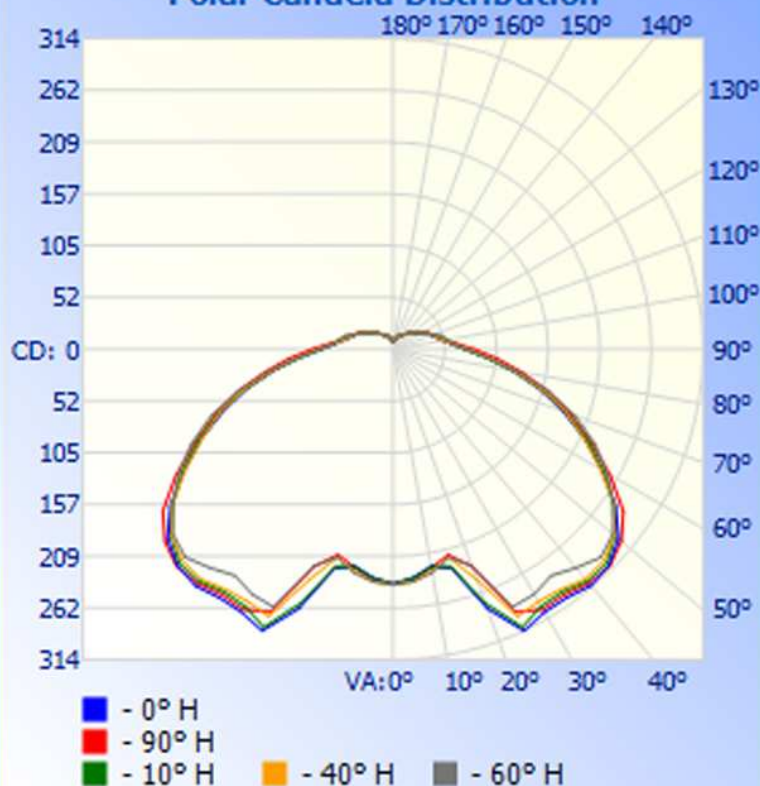

Luminaire Photometric Report

Filename: BSD-1928-TPW-007

Manufacturer: LEDTRONICS -

Luminaire: NO LENS, 120VAC, 15.21W

Luminaire Cat: BSD-1928-TPW-007

Lamp: . LUMEN RATING: 1590.2LMS.

Lamp Output: 1 lamp(s), rated lamp lumens: 1590.2

Max Candela: 313.8 at Horizontal: 0, Vertical: 25

Luminous Opening: Point

Test: 06-12-12

Zonal Lumen Summary

Zone	Lumens	% Lamp	% Luminaire
0-30	215.8	13.6%	13.6%
0-40	397.2	25%	25%
0-60	870.0	54.7%	54.7%
0-90	1,363.7	85.8%	85.8%
90-120	158.0	9.9%	9.9%
90-130	185.1	11.6%	11.6%
90-150	214.9	13.5%	13.5%
90-180	226.6	14.2%	14.2%
0-180	1,590.2	100%	100%

Total Efficiency: **100%**

Illuminance at a Distance

Center Beam FC Beam Width

1.7ft	85.32 fc	12.0ft	12.1ft
3.3ft	21.33 fc	23.9ft	24.1ft
5.0ft	9.48 fc	35.9ft	36.2ft
6.7ft	5.33 fc	47.8ft	48.3ft
8.3ft	3.41 fc	59.8ft	60.3ft
10.0ft	2.37 fc	71.7ft	72.4ft

■ Vert. Spread: 148.8° ■ Horiz. Spread: 149.1°

Polar Candela Distribution

Isofootcandle Plot