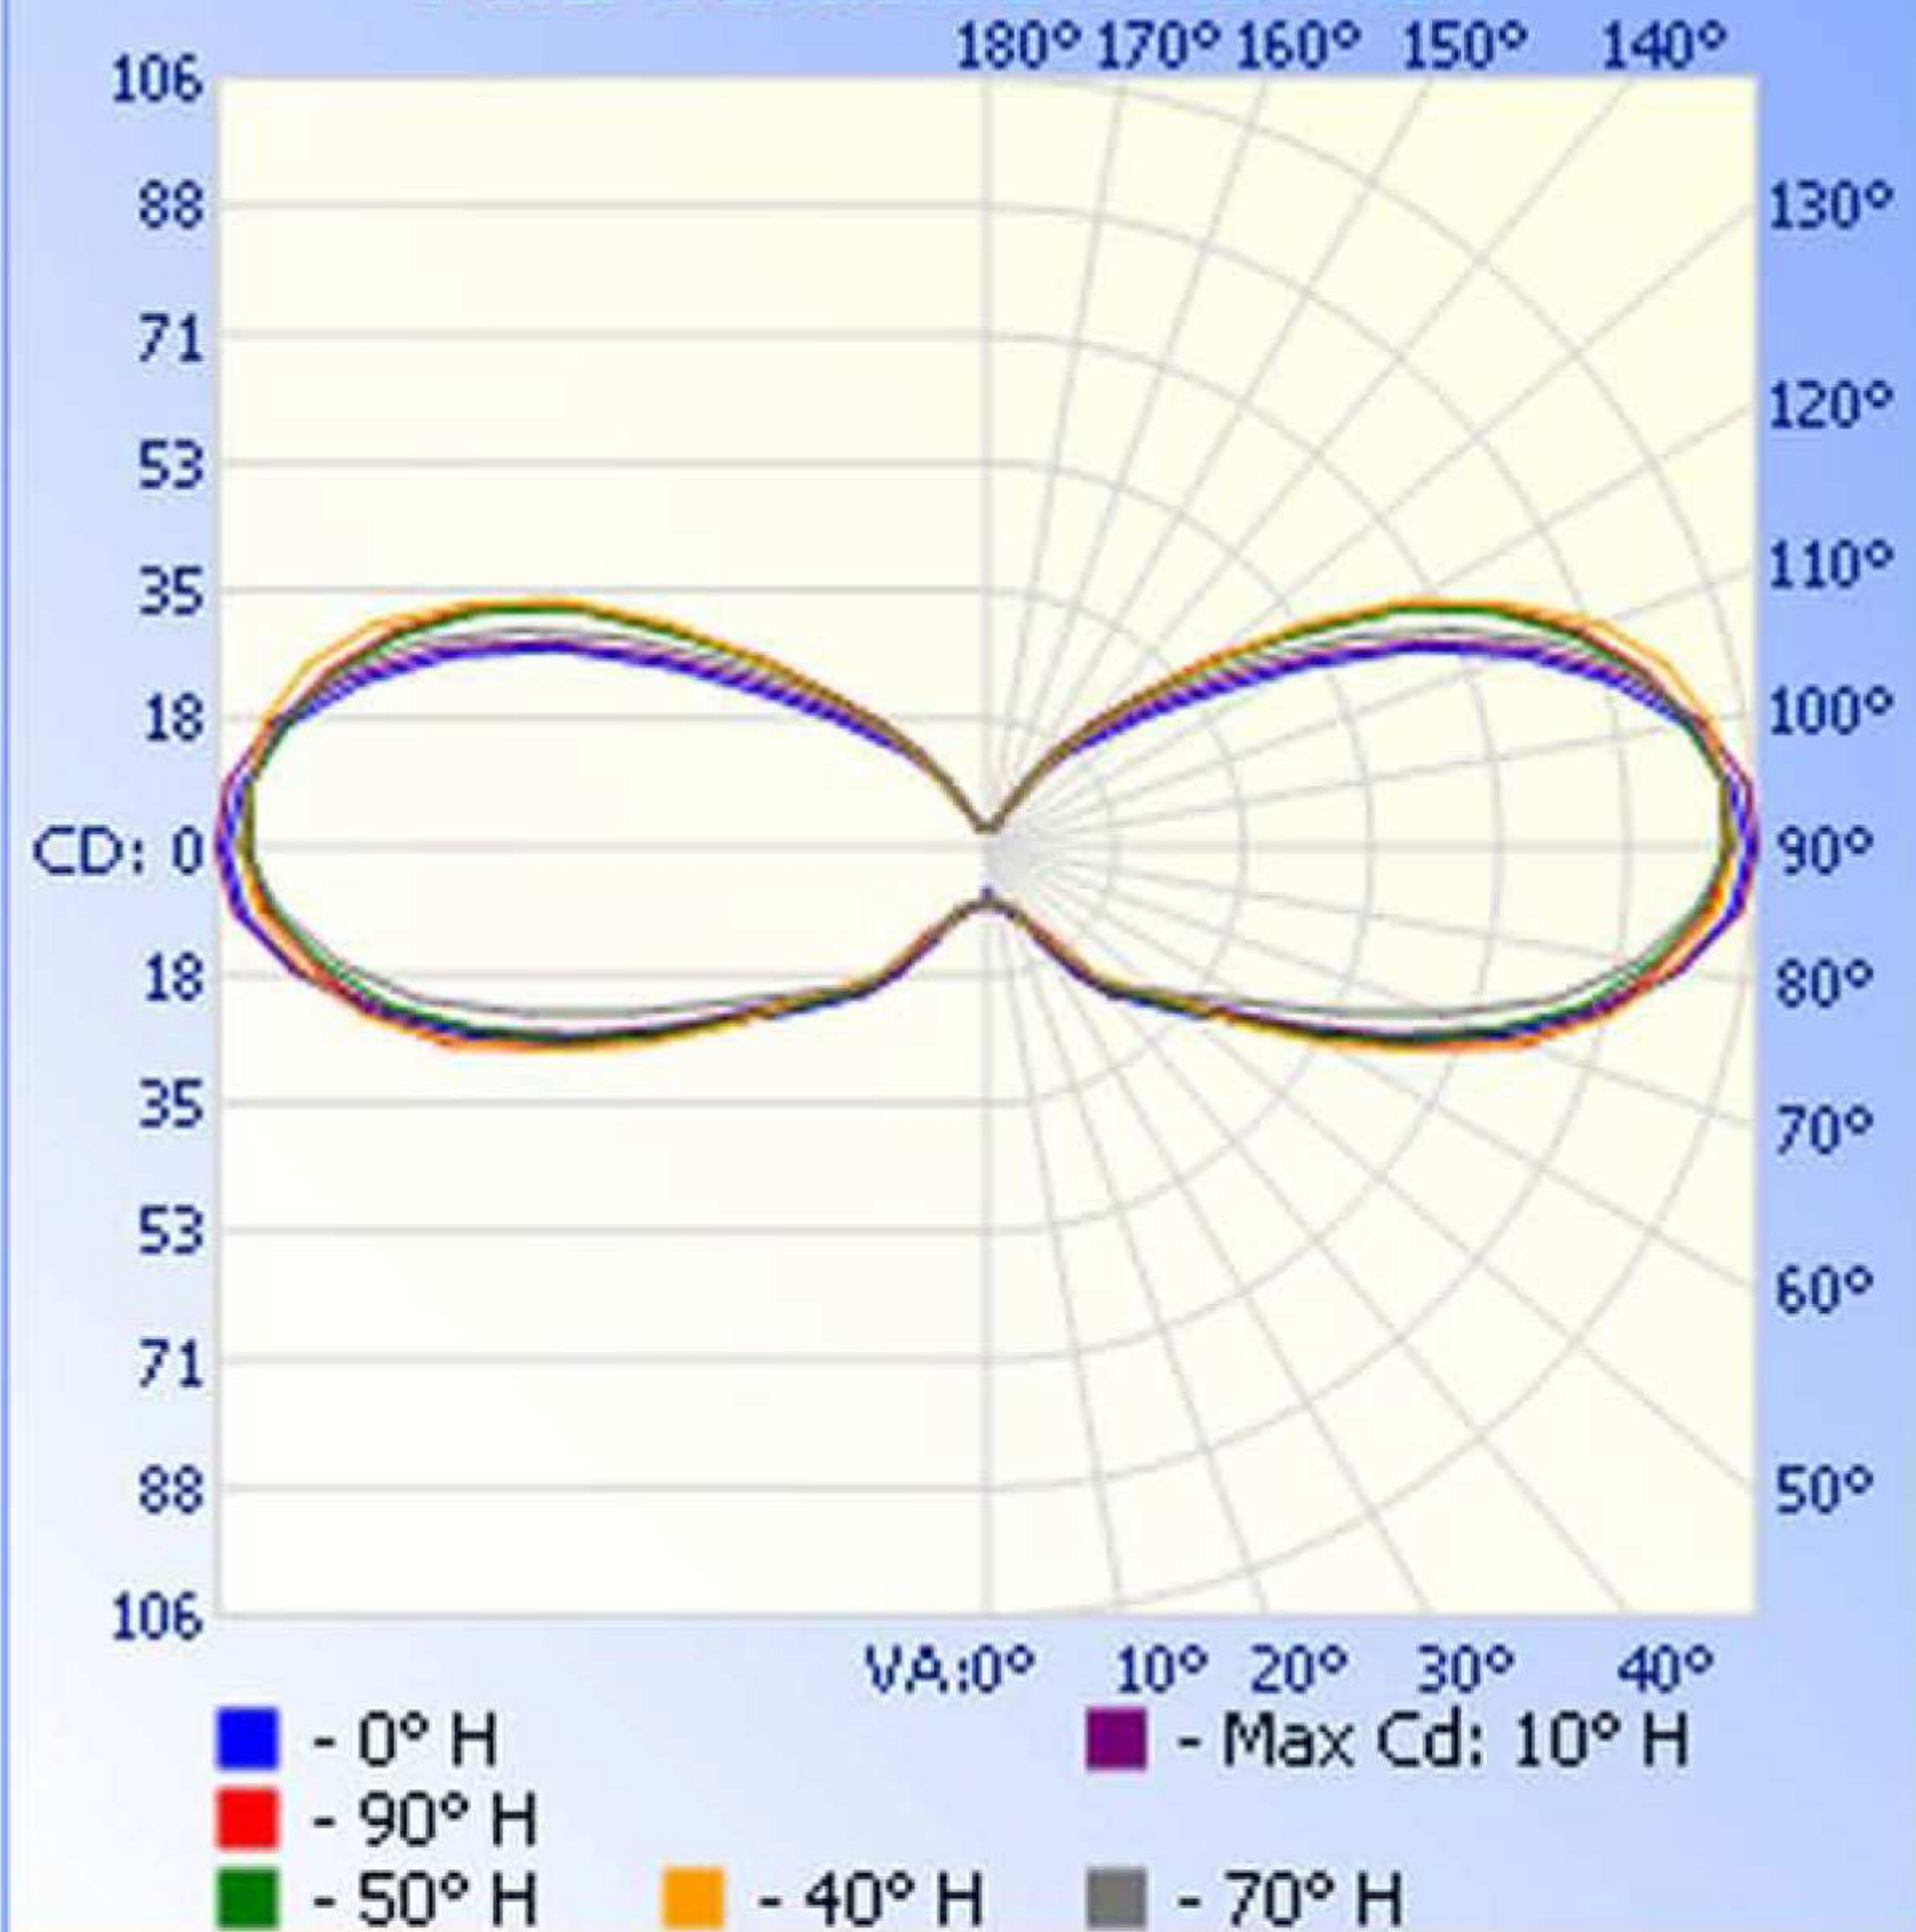

Luminaire Photometric Report

Filename: BSD-1928-TPW-005

Manufacturer: LEDTRONICS -

Luminaire: WITH NO LENS, 277VAC, 5.1W

Luminaire Cat: BSD-1928-TPW-005

Lamp: . LUMEN RATING: 696.5Lms.

Lamp Output: 1 lamp(s), rated lamp lumens: 696.5

Max Candela: 106.0 at Horizontal: 10, Vertical: 90

Luminous Opening: Point

Test: 9-10-09

Zonal Lumen Summary

Zone	Lumens	% Lamp	% Luminaire
0-30	8.4	1.2%	1.2%
0-40	20.2	2.9%	2.9%
0-60	79.1	11.4%	11.4%
60-90	258.7	37.1%	37.1%
0-90	337.8	48.5%	48.5%
90-180	358.7	51.5%	51.5%
0-180	696.5	100%	100%

Total Efficiency: 100%

Illuminance at a Distance

Center Beam FC Beam Width

0.8ft	8.64 fc	0.4ft
1.7ft	2.16 fc	0.9ft
2.5ft	0.96 fc	1.3ft
3.3ft	0.54 fc	1.7ft
4.2ft	0.35 fc	2.2ft
5.0ft	0.24 fc	2.6ft

■ Beam Spread: 29.1°

Polar Candela Distribution

Isofootcandle Plot