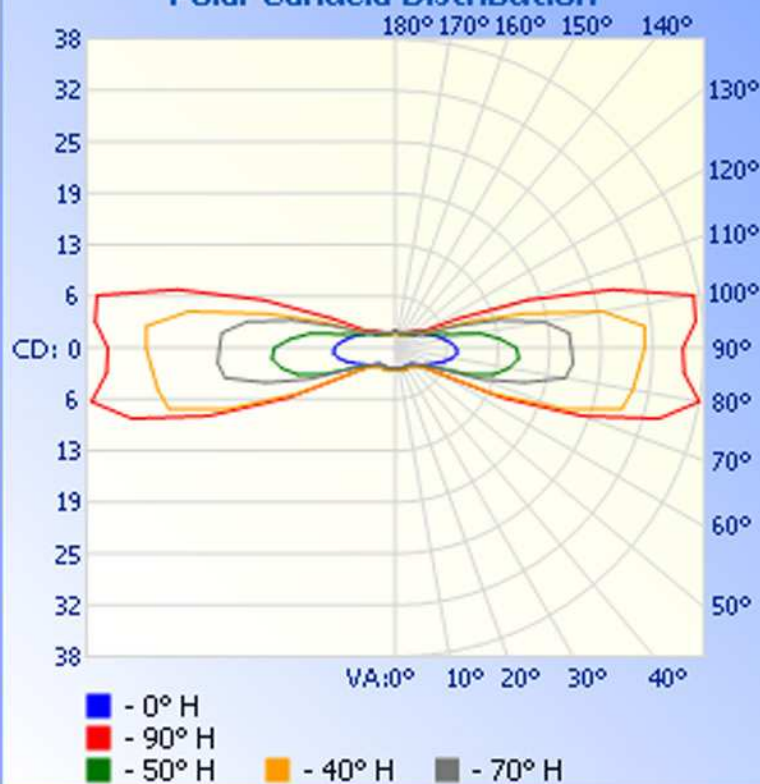

Luminaire Photometric Report

Filename: BSD-1928-0PB-006

Manufacturer: LEDTRONICS -

Luminaire: WITH NO LENS, 120VAC, 5.9W

Luminaire Cat: BSD-1928-0PB-006

Lamp: . LUMEN RATING: 127.9Lms.

Lamp Output: 1 lamp(s), rated lamp lumens: 127.9

Max Candela: 37.9 at Horizontal: 90, Vertical: 80

Luminous Opening: Point

Test: 3-12-10

Zonal Lumen Summary

Zone	Lumens	% Lamp	% Luminaire
0-30	2.3	1.8%	1.8%
0-40	4.0	3.1%	3.1%
0-60	10.2	8%	8%
60-90	60.7	47.4%	47.5%
0-90	70.9	55.4%	55.4%
90-180	57.0	44.6%	44.6%
0-180	127.9	100%	100%

Total Efficiency: 100%

Illuminance at a Distance

Center Beam FC Beam Width

0.8ft	3.46 fc	1.7ft	0.3ft
1.7ft	0.86 fc	3.3ft	0.5ft
2.5ft	0.38 fc	5.0ft	0.8ft
3.3ft	0.22 fc	6.7ft	1.1ft
4.2ft	0.14 fc	8.3ft	1.3ft
5.0ft	0.10 fc	10.0ft	1.6ft

■ Vert. Spread: 90.0°

■ Horiz. Spread: 18.2°

Polar Candela Distribution

Isofootcandle Plot