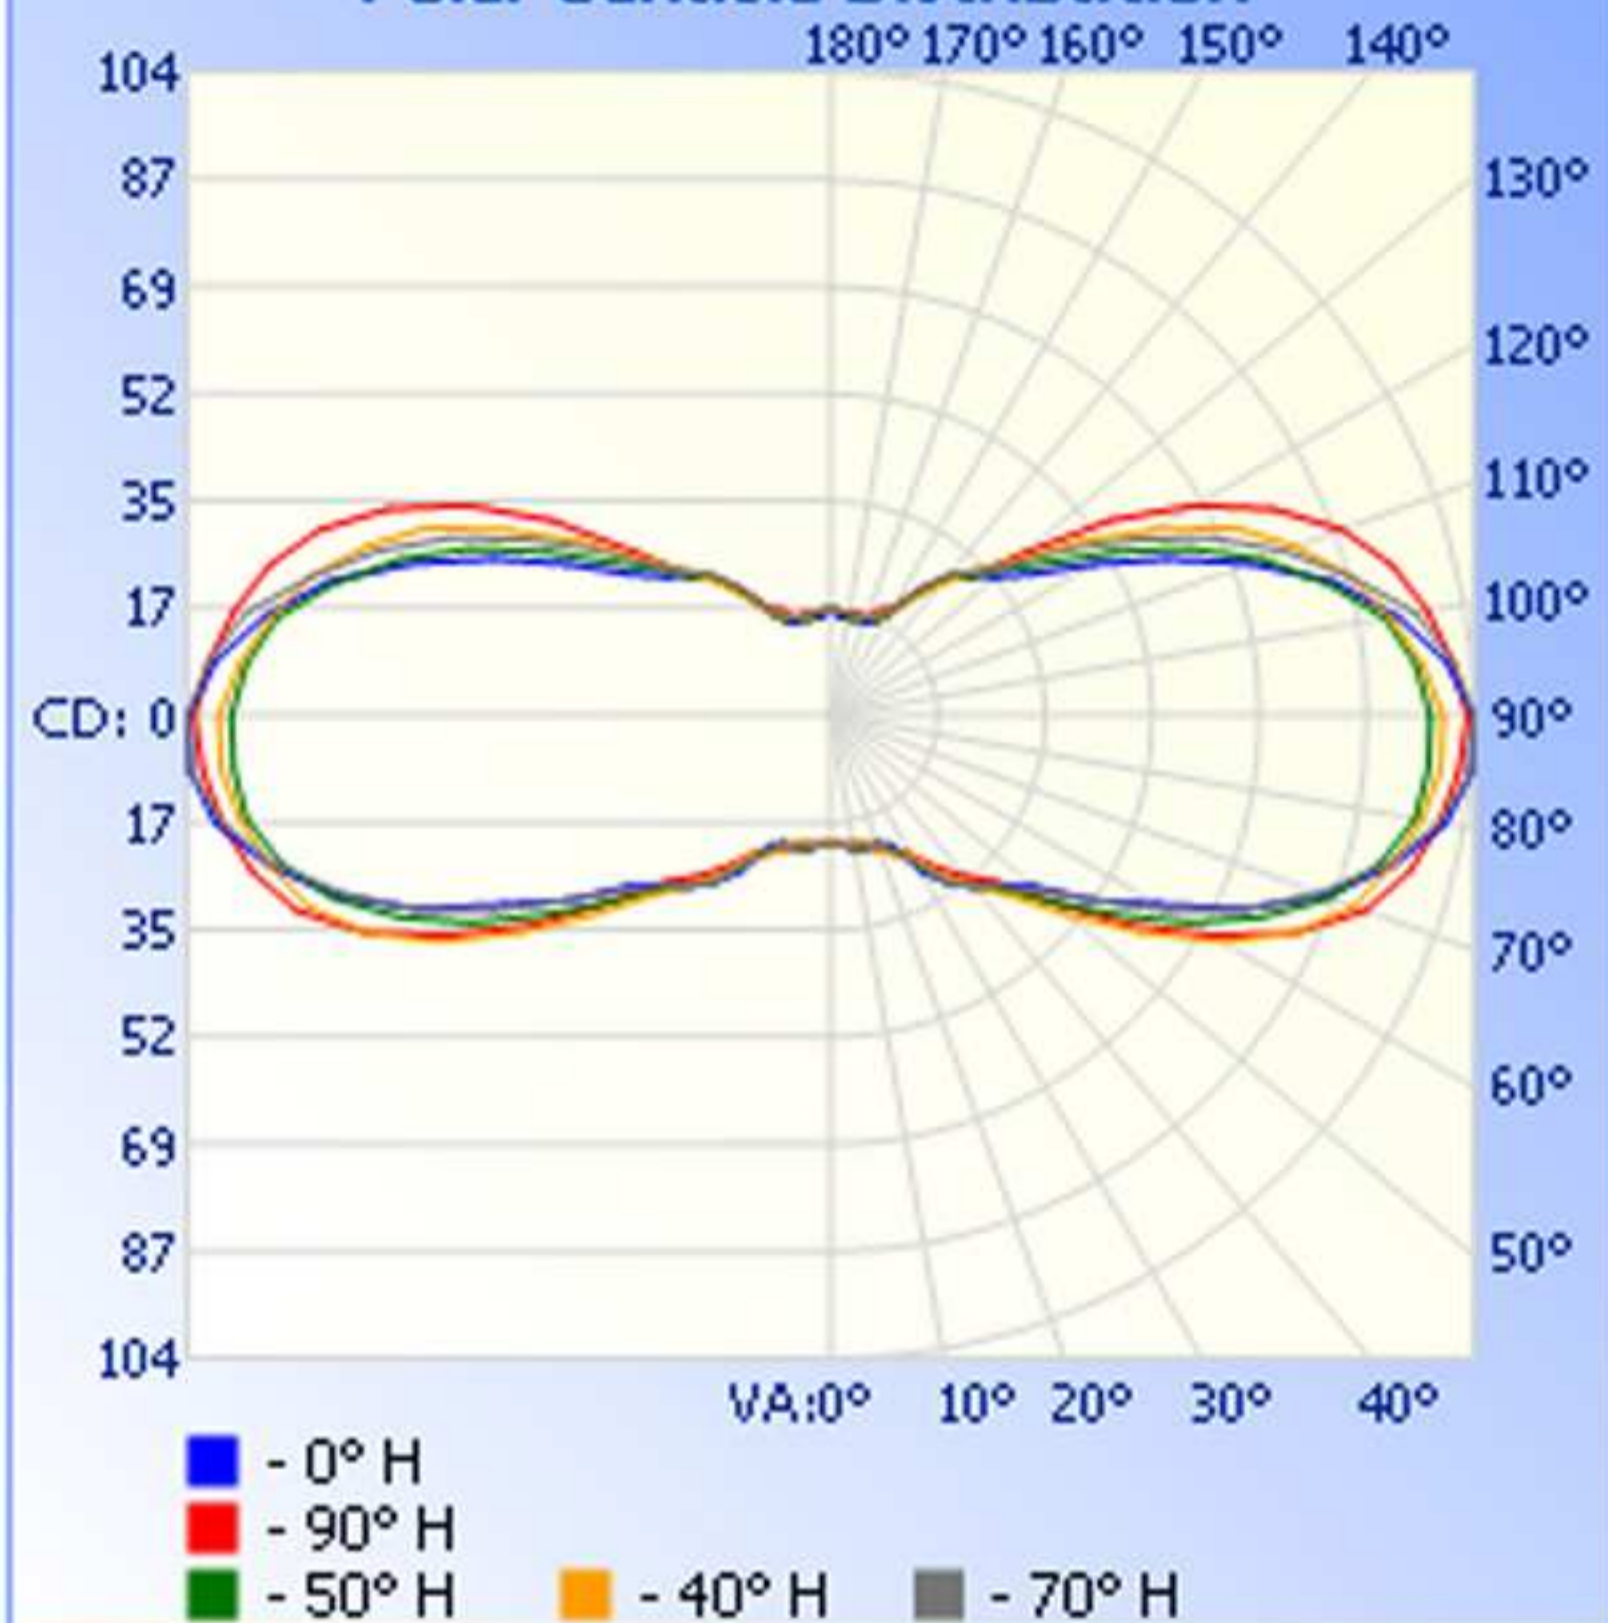

Luminaire Photometric Report

Filename: BSD-1928-TPW-006

Manufacturer: LEDTRONICS -

Luminaire: WITH NO LENS, 120VAC, 5.6W

Luminaire Cat: BSD-1928-TPW-006

Lamp: . LUMEN RATING: 773.3Lms.

Lamp Output: 1 lamp(s), rated lamp lumens: 773.3

Max Candela: 104.0 at Horizontal: 0, Vertical: 85

Luminous Opening: Point

Test: 3-10-10

Zonal Lumen Summary

Zone	Lumens	% Lamp	% Luminaire
0-30	19.6	2.5%	2.5%
0-40	39.7	5.1%	5.1%
0-60	122.9	15.9%	15.9%
60-90	286.4	37%	37%
0-90	409.3	52.9%	52.9%
90-180	364.0	47.1%	47.1%
0-180	773.3	100%	100%

Total Efficiency: 100%

Illuminance at a Distance

Center Beam FC Beam Width

0.8ft	28.80 fc	0.5ft
1.7ft	7.20 fc	1.1ft
2.5ft	3.20 fc	1.6ft
3.3ft	1.80 fc	2.1ft
4.2ft	1.15 fc	2.6ft
5.0ft	0.80 fc	3.2ft

■ Beam Spread: 60.0°

Polar Candela Distribution

Isofootcandle Plot