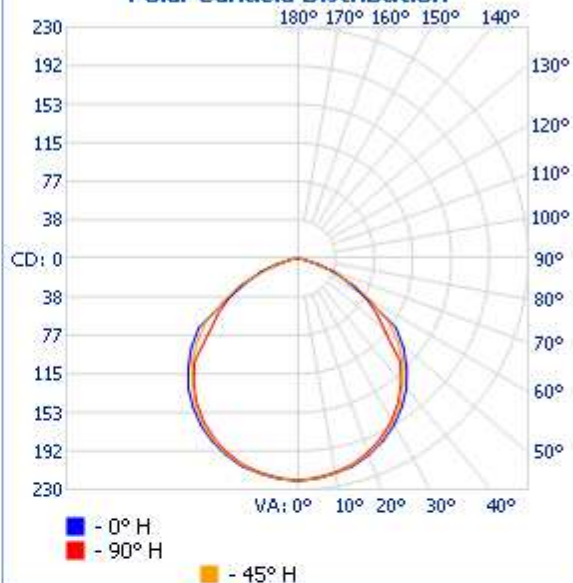

Luminaire Photometric Report

Filename: LEDGX23D-7W-XWW-277AW

Manufacturer: LEDTRONICS

Luminaire: CLEAR LENS, 277VAC, 7.3W

Luminaire Cat: LEDGX23D-7W-XWW-277AW

Lamp: LUMEN RATING: 576.1Lms.

Lamp Output: 1 lamp(s), rated Lumens/lamp: 576.1

Max Candela: 221.0 at Horizontal: 0°, Vertical: 0°

Luminous Opening: Point

Test: 9-13-12

Photometry : Type C

CIE Class: Direct

Cutoff Class: Cutoff

Zonal Lumen Summary

Zone	Lumens	% Lamp	% Luminaire
0-30	172.5	29.9%	29.9%
0-40	283.3	49.2%	49.2%
0-60	492.6	85.5%	85.5%
60-90	83.6	14.5%	14.5%
70-100	25.2	4.4%	4.4%
90-120	0	0%	0%
0-90	576.1	100%	100%
90-180	0	0%	0%
0-180	576.1	100%	100%

Illuminance at a Distance

Center Beam FC Beam Width

1.7ft	79.56 fc	5.0ft	4.2ft
3.3ft	19.89 fc	10.0ft	8.3ft
5.0ft	8.84 fc	14.9ft	12.5ft
6.7ft	4.97 fc	19.9ft	16.6ft
8.3ft	3.18 fc	24.9ft	20.8ft
10.0ft	2.21 fc	29.9ft	24.9ft

■ Vert. Spread: 112.4°

■ Horiz. Spread: 102.5°

Polar Candela Distribution

Isofootcandle Plot