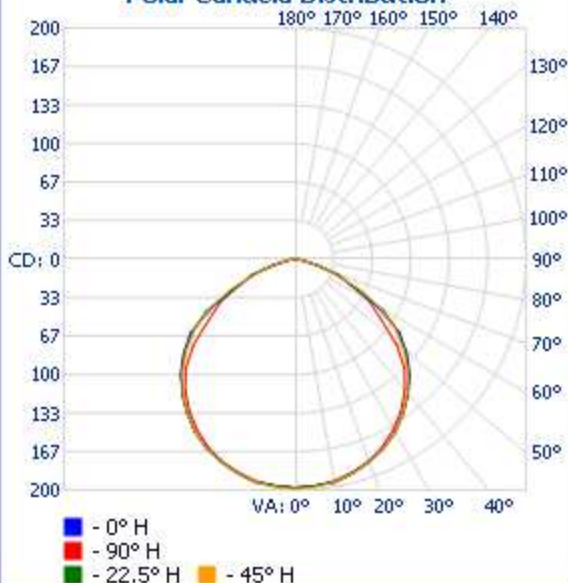

Luminaire Photometric Report

Filename: LEDGX23D-7W-XHW-277AW

Manufacturer: LEDTRONICS

Luminaire: CLEAR LENS, 277VAC, 5.9W

Luminaire Cat: LEDGX23D-7W-XHW-277AW

Lamp: LUMEN RATING: 540.4Lms.

Lamp Output: 1 lamp(s), rated Lumens/lamp: 540.4

Max Candela: 199.0 at Horizontal: 45°, Vertical: 0°

Luminous Opening: Point

Test: (9-19-12 cmms0954)

Photometry : Type C

CIE Class: Direct

Cutoff Class: Cutoff

Zonal Lumen Summary

Zone	Lumens	% Lamp	% Luminaire
0-30	156.0	28.9%	28.9%
0-40	257.2	47.6%	47.6%
0-60	453.4	83.9%	83.9%
60-90	87.0	16.1%	16.1%
70-100	28.6	5.3%	5.3%
90-120	0	0%	0%
0-90	540.4	100%	100%
90-180	0	0%	0%
0-180	540.4	100%	100%

Illuminance at a Distance

Center Beam FC Beam Width

1.7R	71.28 fc	5.1ft	4.5ft
3.3R	17.82 fc	10.2ft	8.9ft
5.0R	7.92 fc	15.3ft	13.4ft
6.7R	4.46 fc	20.5ft	17.9ft
8.3R	2.85 fc	25.6ft	22.3ft
10.0R	1.98 fc	30.7ft	26.8ft

■ Vert. Spread: 113.8°

■ Horiz. Spread: 106.5°

Polar Candela Distribution

Isofootcandle Plot