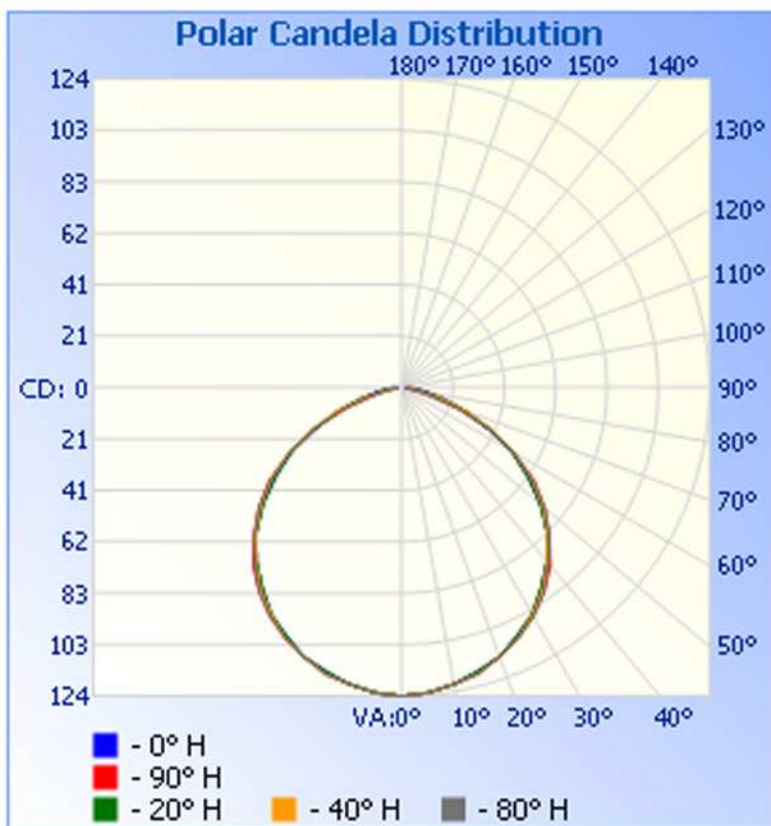

Luminaire Photometric Report

Filename: LEDG24D-7W-XWW-277AW-2M

Manufacturer: LEDTRONICS -

Luminaire: WITH CLEAR LENS, 120VAC, 5.8W

Luminaire Cat: LEDG24D-7W-XWW-277AW-2M

Lamp: . LUMEN RATING: 338.8Lms.

Lamp Output: 1 lamp(s), rated lamp lumens: 338.8

Max Candela: 124.0 at Horizontal: 0, Vertical: 0

Luminous Opening: Point

Test: 4-21-10

Zonal Lumen Summary

Zone	Lumens	% Lamp	% Luminaire
0-30	96.1	28.4%	28.4%
0-40	157.8	46.6%	46.6%
0-60	278.3	82.1%	82.1%
60-90	60.5	17.9%	17.9%
0-90	338.8	100%	100%
0-180	338.8	100%	100%

Total Efficiency: 100%

Illuminance at a Distance

	Center Beam FC	Beam Width	
1.7ft	44.64 fc	4.8ft	5.0ft
3.3ft	11.16 fc	9.5ft	9.9ft
5.0ft	4.96 fc	14.3ft	14.9ft
6.7ft	2.79 fc	19.0ft	19.9ft
8.3ft	1.79 fc	23.8ft	24.8ft
10.0ft	1.24 fc	28.6ft	29.8ft

■ Vert. Spread: 110.0° ■ Horiz. Spread: 112.2°