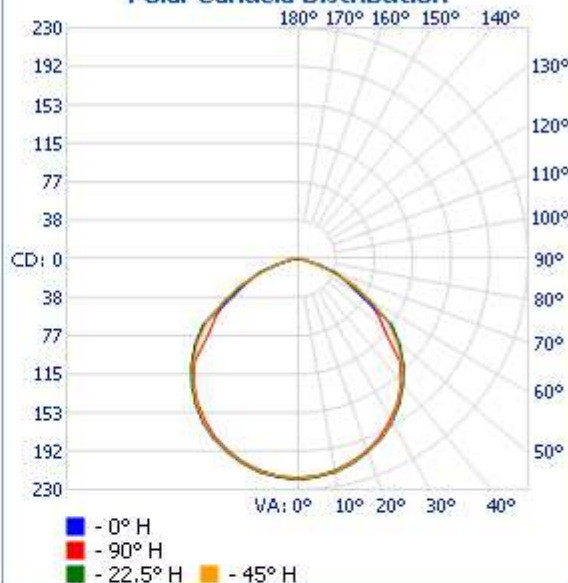

Luminaire Photometric Report

Filename: LEDG24D1-7W-XIW-277AW

Manufacturer: LEDTRONICS

Luminaire: CLEAR LENS, 277VAC, 5.9W

Luminaire Cat: LEDG24D1-7W-XIW-277AW

Lamp: LUMEN RATING: 574.2Lms.

Lamp Output: 1 lamp(s), rated Lumens/lamp: 574.2

Max Candela: 220.0 at Horizontal: 0°, Vertical: 0°

Luminous Opening: Point

Test: 9-19-12

Photometry : Type C

CIE Class: Direct

Cutoff Class: Cutoff

Zonal Lumen Summary

Zone	Lumens	% Lamp	% Luminaire
0-30	170.3	29.7%	29.7%
0-40	279.7	48.7%	48.7%
0-60	486.3	84.7%	84.7%
60-90	87.9	15.3%	15.3%
70-100	29.1	5.1%	5.1%
90-120	0	0%	0%
0-90	574.2	100%	100%
90-180	0	0%	0%
0-180	574.2	100%	100%

Illuminance at a Distance

Center Beam FC Beam Width

1.7ft	79.20 fc	4.8ft	4.2ft
3.3ft	19.80 fc	9.7ft	8.4ft
5.0ft	8.80 fc	14.5ft	12.6ft
6.7ft	4.95 fc	19.4ft	16.8ft
8.3ft	3.17 fc	24.2ft	21.0ft
10.0ft	2.20 fc	29.1ft	25.2ft

■ Vert. Spread: 111.0° ■ Horiz. Spread: 103.1°

Polar Candela Distribution

Isofootcandle Plot