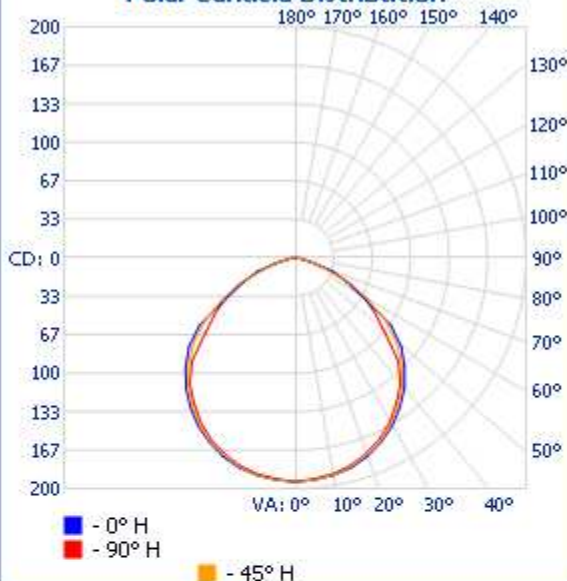

Luminaire Photometric Report

Filename: LEDG24D1-7W-XWW-001W

Manufacturer: LEDTRONICS

Luminaire: CLEAR LENS, 120VAC, 6.5W

Luminaire Cat: LEDG24D1-7W-XWW-001W

Lamp: LUMEN RATING: 502.3Lms.

Lamp Output: 1 lamp(s), rated Lumens/lamp: 502.3

Max Candela: 194.0 at Horizontal: 0°, Vertical: 0°

Luminous Opening: Point

Test: 9-6-12

Photometry : Type C

CIE Class: Direct

Cutoff Class: Cutoff

Zonal Lumen Summary

Zone	Lumens	% Lamp	% Luminaire
0-30	151.2	30.1%	30.1%
0-40	248.5	49.5%	49.5%
0-60	430.1	85.6%	85.6%
60-90	72.3	14.4%	14.4%
70-100	22.1	4.4%	4.4%
90-120	0	0%	0%
0-90	502.4	100%	100%
90-180	0	0%	0%
0-180	502.4	100%	100%

Illuminance at a Distance

Center Beam FC   Beam Width

1.7ft	69.84 fc	4.9ft	4.2ft
3.3ft	17.46 fc	9.7ft	8.4ft
5.0ft	7.76 fc	14.6ft	12.6ft
6.7ft	4.37 fc	19.5ft	16.7ft
8.3ft	2.79 fc	24.3ft	20.9ft
10.0ft	1.94 fc	29.2ft	25.1ft

■ Vert. Spread: 111.2°   ■ Horiz. Spread: 102.9°

Polar Candela Distribution