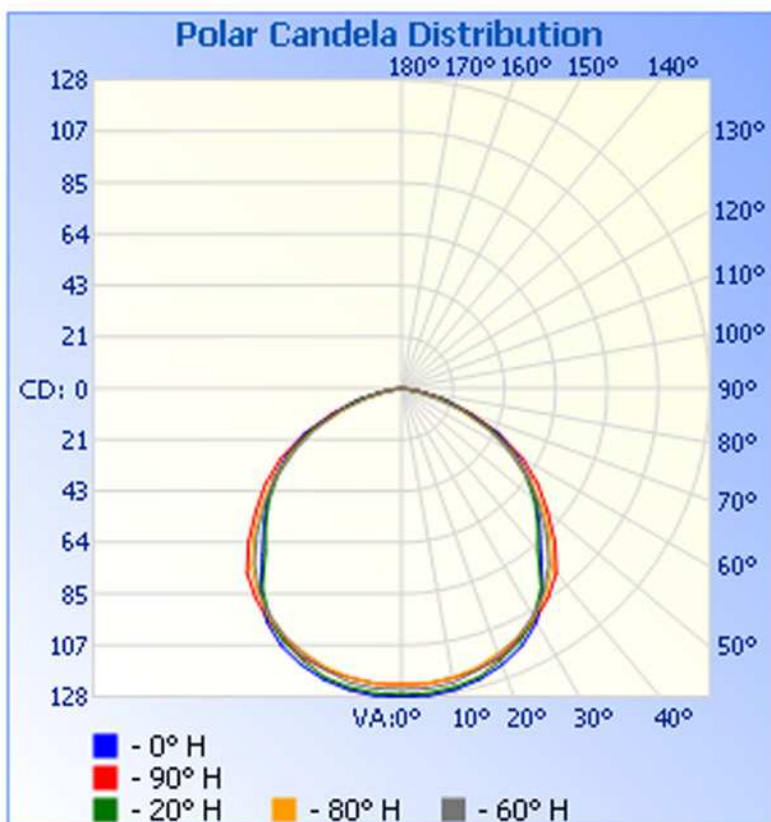

## Luminaire Photometric Report

Filename: LEDG24QU-7W-XWW-002AW

Manufacturer: LEDTRONICS -

Luminaire: WITH CLEAR LENS, 277VAC, 6.7W

Luminaire Cat: LEDG24QU-7W-XWW-002AW

Lamp: . LUMEN RATING: 338.0Lms.

Lamp Output: 1 lamp(s), rated lamp lumens: 338

Max Candela: 128.0 at Horizontal: 0, Vertical: 0

Luminous Opening: Point

Test: 10-12-10

### Zonal Lumen Summary

| Zone  | Lumens | % Lamp | % Luminaire |
|-------|--------|--------|-------------|
| 0-30  | 98.9   | 29.3%  | 29.3%       |
| 0-40  | 161.9  | 47.9%  | 47.9%       |
| 0-60  | 280.2  | 82.9%  | 82.9%       |
| 60-90 | 57.8   | 17.1%  | 17.1%       |
| 0-90  | 338.0  | 100%   | 100%        |
| 0-180 | 338.0  | 100%   | 100%        |

### Illuminance at a Distance

Center Beam FC      Beam Width

|        |          |        |        |
|--------|----------|--------|--------|
| 1.7ft  | 46.08 fc | 4.8ft  | 5.0ft  |
| 3.3ft  | 11.52 fc | 9.7ft  | 10.0ft |
| 5.0ft  | 5.12 fc  | 14.5ft | 15.0ft |
| 6.7ft  | 2.88 fc  | 19.4ft | 20.0ft |
| 8.3ft  | 1.84 fc  | 24.2ft | 25.1ft |
| 10.0ft | 1.28 fc  | 29.1ft | 30.1ft |