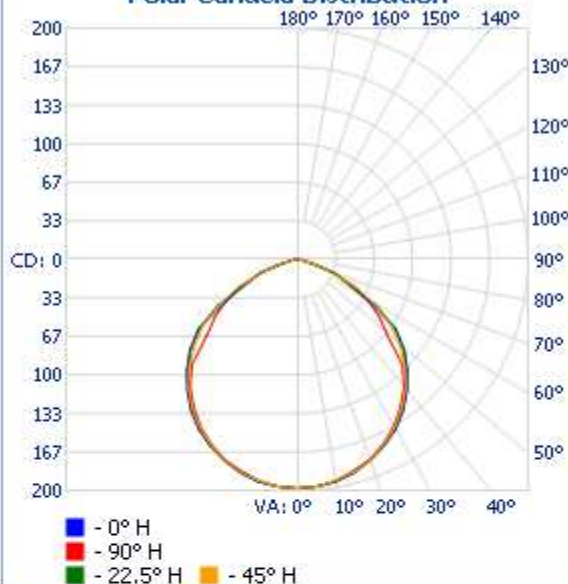

Luminaire Photometric Report

Filename: LEDG24QU-7W-XIW-001W

Manufacturer: LEDTRONICS

Luminaire: CLEAR LENS, 120VAC, 6.8W

Luminaire Cat: LEDG24QU-7W-XIW-001W

Lamp: LUMEN RATING: 511.0Lms.

Lamp Output: 1 lamp(s), rated Lumens/lamp: 511

Max Candela: 198.0 at Horizontal: 0°, Vertical: 0°

Luminous Opening: Point

Test: 9-6-12

Photometry : Type C

CIE Class: Direct

Cutoff Class: Cutoff

Zonal Lumen Summary

Zone	Lumens	% Lamp	% Luminaire
0-30	153.9	30.1%	30.1%
0-40	252.5	49.4%	49.4%
0-60	437.9	85.7%	85.7%
60-90	73.2	14.3%	14.3%
70-100	21.8	4.3%	4.3%
90-120	0	0%	0%
0-90	511.0	100%	100%
90-180	0	0%	0%
0-180	511.0	100%	100%

Illuminance at a Distance

Center Beam FC Beam Width

1.7ft	71.28 fc	4.9ft	4.1ft
3.3ft	17.82 fc	9.8ft	8.2ft
5.0ft	7.92 fc	14.7ft	12.3ft
6.7ft	4.46 fc	19.6ft	16.5ft
8.3ft	2.85 fc	24.5ft	20.6ft
10.0ft	1.98 fc	29.4ft	24.7ft

■ Vert. Spread: 111.5°

■ Horiz. Spread: 102.0°

Polar Candela Distribution

Isofootcandle Plot