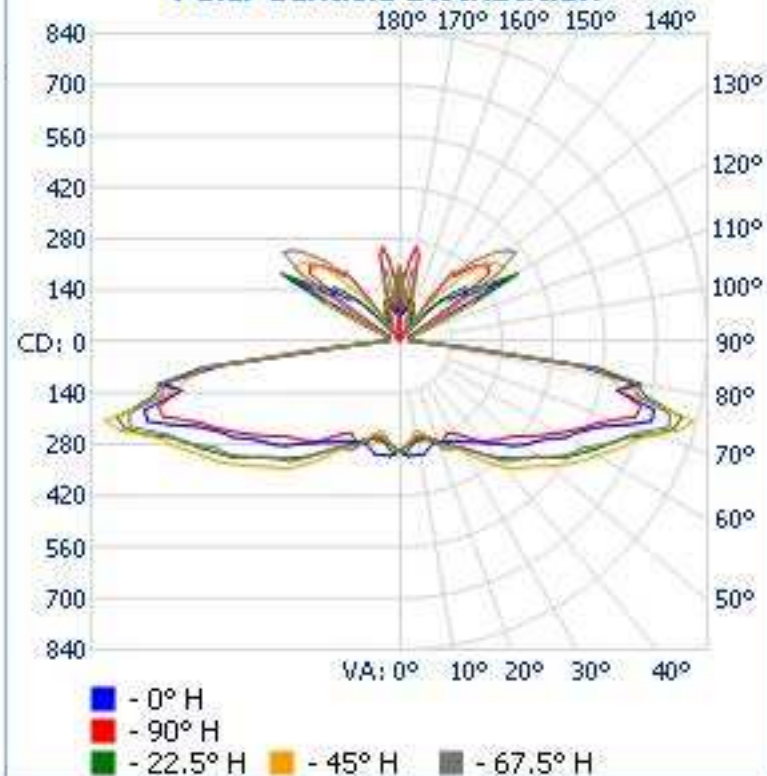

Luminaire Photometric Report

Filename: **VNGL30-4X20W-XPW-001** T31472A(UL)

Manufacturer: LEDTRONICS - PARKING GARAGE FIXTURE

Luminaire: WITH SEMI-SPECULAR REFLECTOR AND CLEAR PLASTIC ROUND LENS

Luminaire Cat: VNGL30-4X20W-XPW-001

Lamp: 4 LED ARRAYS. LUMINAIRE OUTPUT = 3704 LMS

Lamp Output: 1 lamp(s), rated Lumens/lamp: 3707.308

Max Candela: 830.3 at Horizontal: 45°, Vertical: 75°

Input Wattage: 52.9

Luminous Opening: Circular (Dia: 1.33ft)

Test: 31472A

Test Lab: LIGHTING SCIENCES, INC.

Photometry : Type C

CIE Class: Semi-Direct

Cutoff Class: Noncutoff

Nema Type: 7 X 7

Zonal Lumen Summary

Zone	Lumens	% Luminaire
0-30	249.0	6.7%
0-40	479.6	12.9%
0-60	1,300.3	35.1%
60-90	1,689.8	45.6%
70-100	1,097.9	29.6%
90-120	160.3	4.3%
0-90	2,990.1	80.7%
90-180	717.2	19.3%
0-180	3,707.3	100%

Illuminance at a Distance

	Center Beam FC	Beam Width	
1.7R	107.06 fc	2.2ft	9.2ft
3.3R	26.77 fc	4.5ft	18.5ft
5.0R	11.90 fc	6.7ft	27.7ft
6.7R	6.69 fc	9.0ft	37.0ft
8.3R	4.28 fc	11.2ft	46.2ft
10.0R	2.97 fc	13.5ft	55.5ft

■ Vert. Spread: 68.0°

■ Horiz. Spread: 140.4°

Polar Candela Distribution