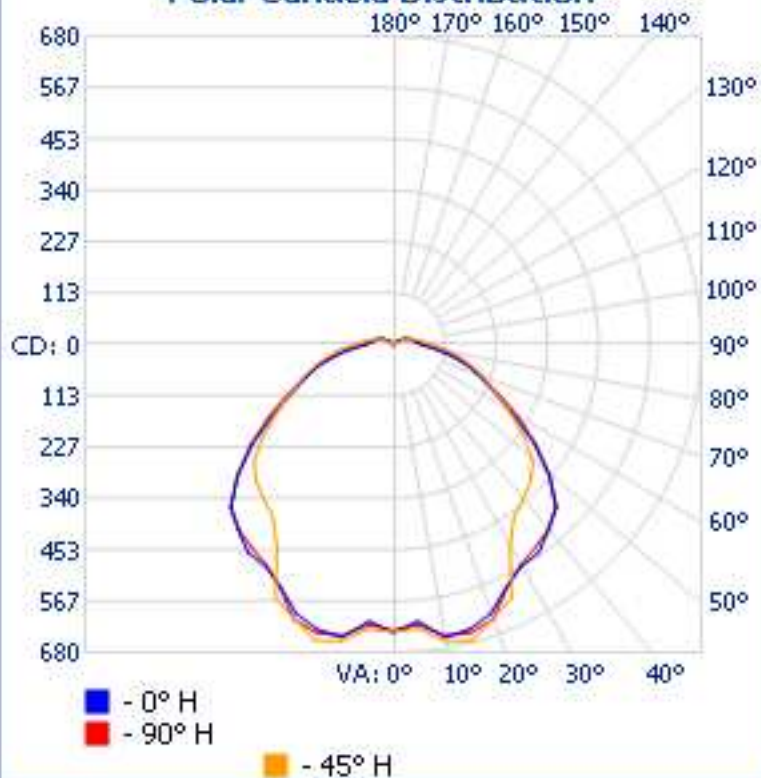

Max Candela: 676.0 at Horizontal: 45°, Vertical: 15°

Luminous Opening: Point

Test: 1-24-13

Photometry : Type C

CIE Class: Direct

Cutoff Class: Semicutoff

Nema Type: 7 X 7

Zonal Lumen Summary

Zone	Lumens	% Lamp	% Luminaire
0-30	521.9	23.5%	23.5%
0-40	842.3	37.9%	37.9%
0-60	1,525.9	68.6%	68.6%
60-90	546.0	24.6%	24.6%
70-100	363.7	16.4%	16.4%
90-120	138.5	6.2%	6.2%
0-90	2,071.9	93.2%	93.2%
90-180	151.7	6.8%	6.8%
0-180	2,223.7	100%	100%

Illuminance at a Distance

Center Beam FC Beam Width

1.7ft	228.96 fc	5.1ft	5.3ft
3.3ft	57.24 fc	10.2ft	10.5ft
5.0ft	25.44 fc	15.3ft	15.8ft
6.7ft	14.31 fc	20.4ft	21.1ft
8.3ft	9.16 fc	25.5ft	26.4ft
10.0ft	6.36 fc	30.6ft	31.6ft

■ Vert. Spread: 113.7° ■ Horiz. Spread: 115.4°

Polar Candela Distribution

Isofootcandle Plot