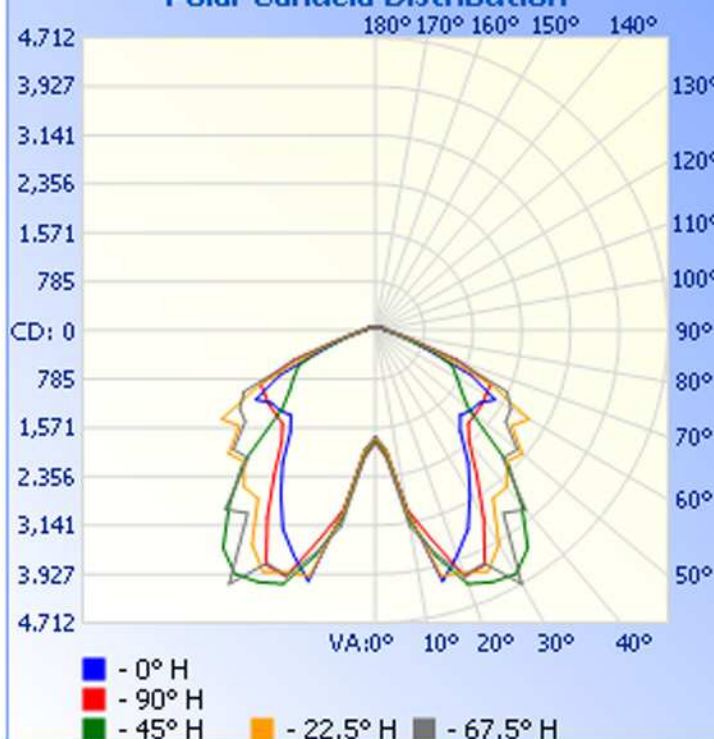

Lamp Output: 1 lamp(s), rated lamp lumens: 13066.7

Max Candela: 4,712.0 at Horizontal: 67.5, Vertical: 30

Luminous Opening: Point

Test: 7-26-10

Zonal Lumen Summary

| Zone | Lumens | % Lamp | % Luminaire |
|--------|----------|--------|-------------|
| 0-30 | 3,238.2 | 24.8% | 24.8% |
| 0-40 | 5,472.4 | 41.9% | 41.9% |
| 0-60 | 9,712.4 | 74.3% | 74.3% |
| 60-90 | 2,809.9 | 21.5% | 21.5% |
| 0-90 | 12,522.3 | 95.8% | 95.8% |
| 90-180 | 544.4 | 4.2% | 4.2% |
| 0-180 | 13,066.7 | 100% | 100% |

Total Efficiency: 100%

Illuminance at a Distance

Center Beam FC Beam Width

| | | | |
|--------|------------------|---------------|---------------|
| 1.7ft | 617.40 fc | 4.9ft | 4.7ft |
| 3.3ft | 154.35 fc | 9.8ft | 9.5ft |
| 5.0ft | 68.60 fc | 14.8ft | 14.2ft |
| 6.7ft | 38.59 fc | 19.7ft | 18.9ft |
| 8.3ft | 24.70 fc | 24.6ft | 23.6ft |
| 10.0ft | 17.15 fc | 29.5ft | 28.4ft |

■ Vert. Spread: 111.8°

■ Horiz. Spread: 109.7°

Polar Candela Distribution

Isofootcandle Plot