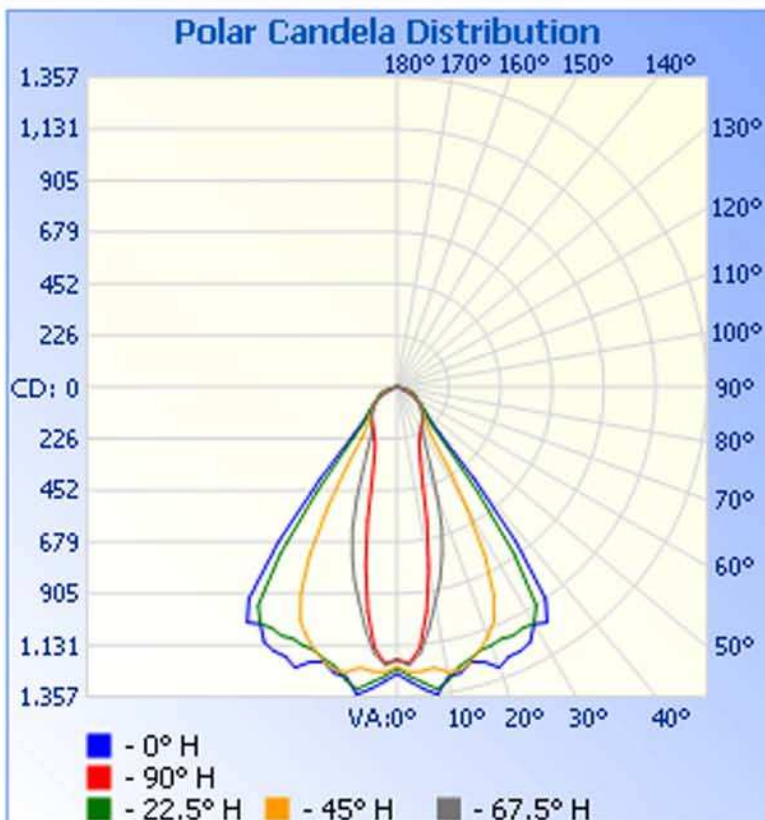

Luminaire Photometric Report

Filename: SLL003P-800-0UO-004

Manufacturer: LEDTRONICS -

Luminaire: WITH CLEAR LENS, 120VAC, 29.9W

Luminaire Cat: SLL003P-800-0UO-004

Lamp: . LUMEN RATING: 1438.3Lms.

Lamp Output: 1 lamp(s), rated lamp lumens: 1438.3

Max Candela: 1,357.0 at Horizontal: 0, Vertical: 7.5

Luminous Opening: Point

Test: 10-6-09

Zonal Lumen Summary

Zone	Lumens	% Lamp	% Luminaire
0-30	772.6	53.7%	53.7%
0-40	1,075.2	74.8%	74.8%
0-60	1,320.9	91.8%	91.8%
60-90	117.5	8.2%	8.2%
0-90	1,438.3	100%	100%
0-180	1,438.3	100%	100%

Total Efficiency: 100%

Illuminance at a Distance

Center Beam FC Beam Width

3.3ft	113.04 fc	5.4ft	1.9ft
6.7ft	28.26 fc	10.8ft	3.8ft
10.0ft	12.56 fc	16.2ft	5.7ft
13.3ft	7.07 fc	21.6ft	7.6ft
16.7ft	4.52 fc	27.0ft	9.5ft
20.0ft	3.14 fc	32.5ft	11.4ft

■ Vert. Spread: 78.1° ■ Horiz. Spread: 31.8°