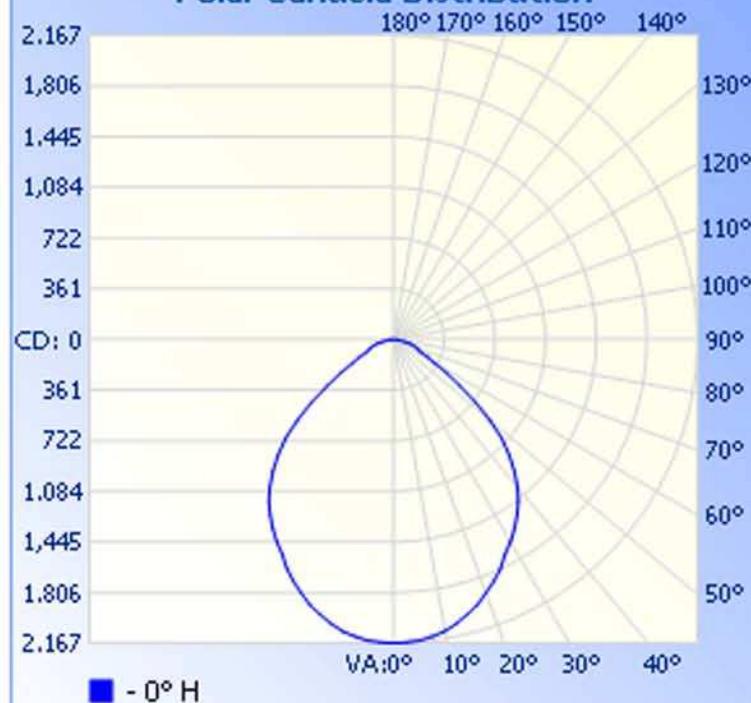

Luminaire Photometric Report

Filename: SLL003PC-30X2W-XPW-005

Manufacturer: LEDTRONICS -

Luminaire: WITH CLEAR LENS, 120VAC, 100.4W

Luminaire Cat: SLL003PC-30X2W-XPW-005

Lamp: . LUMEN RATING: 4354.9Lms.

Lamp Output: 1 lamp(s), rated lamp lumens: 4354.9

Max Candela: 2,167.0 at Horizontal: 0, Vertical: 0

Luminous Opening: Point

Test: 6-23-09

Zonal Lumen Summary

Zone	Lumens	% Lamp	% Luminaire
0-30	1,603.6	36.8%	36.8%
0-40	2,560.3	58.8%	58.8%
0-60	3,977.2	91.3%	91.3%
60-90	377.6	8.7%	8.7%
0-90	4,354.9	100%	100%
0-180	4,354.9	100%	100%

Total Efficiency: 100%

Illuminance at a Distance

	Center Beam FC	Beam Width
4.2ft	124.82 fc	8.8ft
8.3ft	31.20 fc	17.6ft
12.5ft	13.87 fc	26.5ft
16.7ft	7.80 fc	35.3ft
20.8ft	4.99 fc	44.1ft
25.0ft	3.47 fc	52.9ft

■ Beam Spread: 93.3°

Polar Candela Distribution

Isofootcandle Plot