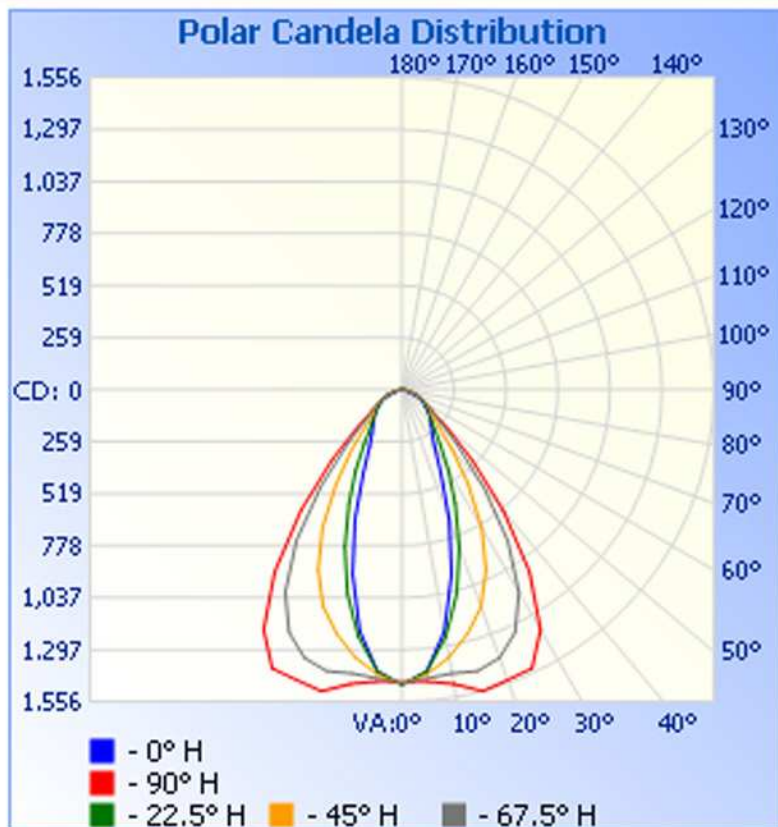

Luminaire Photometric Report

Filename: SLL003P-400-TPW-104

Manufacturer: LEDTRONICS -

Luminaire: CLEAR LENS, 120VAC, 21.4W

Luminaire Cat: SLL003P-400-TPW-104

Lamp: LUMEN RATING: 1873.6Lms.

Lamp Output: 1 lamp(s), rated lamp lumens: 1873.6

Max Candela: 1,556.0 at Horizontal: 90, Vertical: 15

Luminous Opening: Point

Test: 12-1-10

Zonal Lumen Summary

Zone	Lumens	% Lamp	% Luminaire
0-30	931.9	49.7%	49.7%
0-40	1,321.3	70.5%	70.5%
0-60	1,710.9	91.3%	91.3%
60-90	162.7	8.7%	8.7%
0-90	1,873.6	100%	100%
90-180	0	0%	0%
0-180	1,873.6	100%	100%

Total Efficiency: 100%

Illuminance at a Distance

Center Beam FC Beam Width

3.3ft	132.48 fc	2.7ft	5.6ft
6.7ft	33.12 fc	5.4ft	11.3ft
10.0ft	14.72 fc	8.2ft	16.9ft
13.3ft	8.28 fc	10.9ft	22.6ft
16.7ft	5.30 fc	13.6ft	28.2ft
20.0ft	3.68 fc	16.3ft	33.9ft

■ Vert. Spread: 44.4°

■ Horiz. Spread: 80.5°