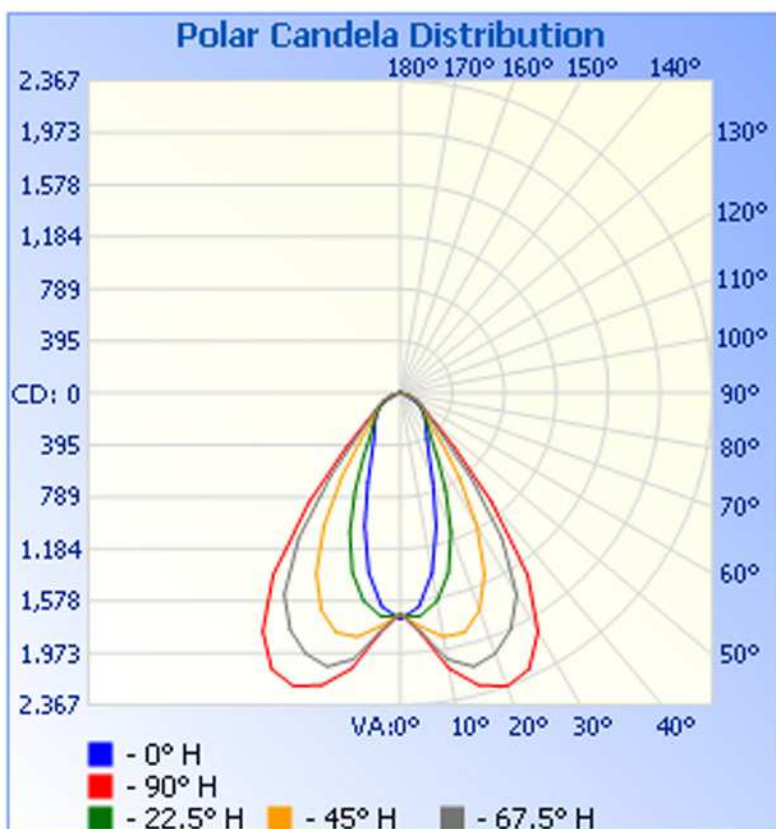

Luminaire Photometric Report

Filename: SLL003P-800-HIW-104

Manufacturer: LEDTRONICS -

Luminaire: CLEAR LENS, 120VAC, 35.6W

Luminaire Cat: SLL003P-800-HIW-104

Lamp: . LUMEN RATING: 2537.6Lms.

Lamp Output: 1 lamp(s), rated lamp lumens: 2537.6

Max Candela: 2,367.0 at Horizontal: 90, Vertical: 20

Luminous Opening: Point

Test: 11-17-10

Zonal Lumen Summary

Zone	Lumens	% Lamp	% Luminaire
0-30	1,311.9	51.7%	51.7%
0-40	1,856.6	73.2%	73.2%
0-60	2,350.9	92.6%	92.6%
60-90	186.8	7.4%	7.4%
0-90	2,537.6	100%	100%
0-180	2,537.6	100%	100%

Total Efficiency: 100%

Illuminance at a Distance

Center Beam FC Beam Width

3.3ft	154.35 fc	2.7ft	5.5ft
6.7ft	38.59 fc	5.4ft	10.9ft
10.0ft	17.15 fc	8.1ft	16.4ft
13.3ft	9.65 fc	10.8ft	21.8ft
16.7ft	6.17 fc	13.5ft	27.3ft
20.0ft	4.29 fc	16.2ft	32.7ft

■ Vert. Spread: 44.0°

■ Horiz. Spread: 78.6°