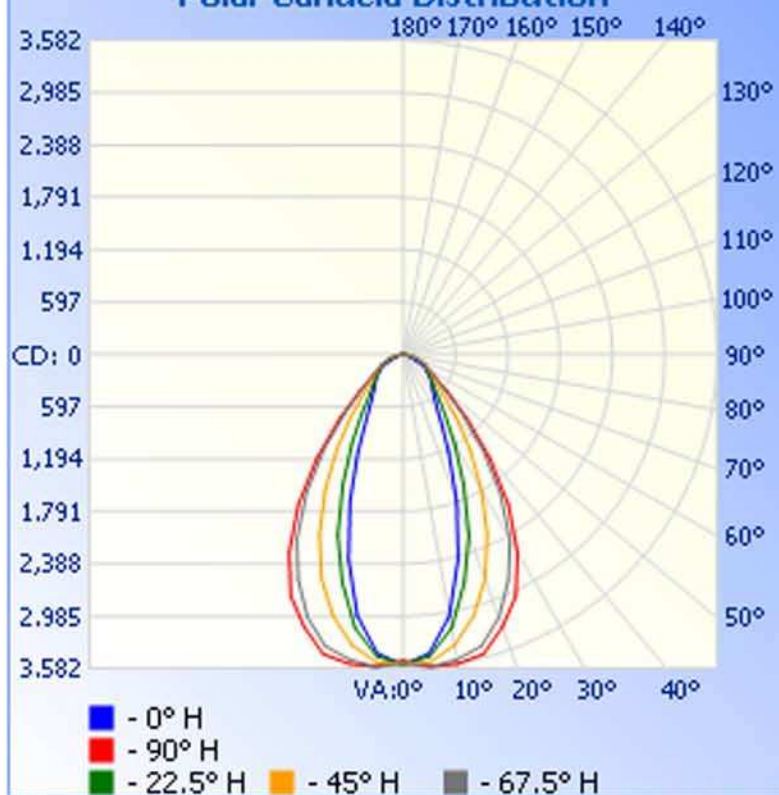

Luminaire Photometric Report

Filename: SLL003-800-TPW-014M3

Manufacturer: LEDTRONICS -

Luminaire: CLEAR LENS, 14VDC, 53.7W

Luminaire Cat: SLL003-800-TPW-014M3

Lamp: . LUMEN RATING: 4350.5Lms.

Lamp Output: 1 lamp(s), rated lamp lumens: 4350.5

Max Candela: 3,582.0 at Horizontal: 90, Vertical: 10

Luminous Opening: Point

Test: 12-10-10

Zonal Lumen Summary

Zone	Lumens	% Lamp	% Luminaire
0-30	2,187.7	50.3%	50.3%
0-40	3,037.7	69.8%	69.8%
0-60	3,947.0	90.7%	90.7%
60-90	403.4	9.3%	9.3%
0-90	4,350.5	100%	100%
90-180	0	0%	0%
0-180	4,350.5	100%	100%

Total Efficiency: 100%

Illuminance at a Distance

Center Beam FC Beam Width

3.3ft	318.96 fc	2.7ft	5.1ft
6.7ft	79.74 fc	5.4ft	10.3ft
10.0ft	35.44 fc	8.1ft	15.4ft
13.3ft	19.94 fc	10.8ft	20.6ft
16.7ft	12.76 fc	13.5ft	25.7ft
20.0ft	8.86 fc	16.1ft	30.9ft

■ Vert. Spread: 44.0°

■ Horiz. Spread: 75.3°

Polar Candela Distribution

Isofootcandle Plot