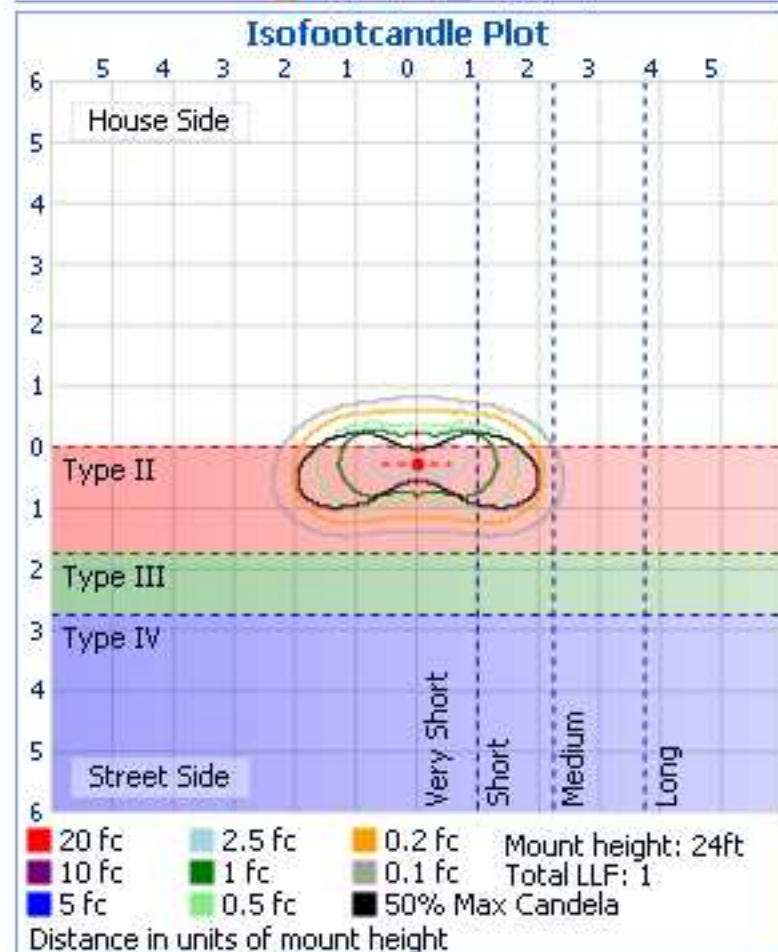

Lamp: 60 LEDS WITH INDIVIDUAL LENSES. LUMEN RATING: 4749 Lms.

Lamp Output: 1 lamp(s), rated Lumens/lamp: 4749

Max Candela: 3,236.0 at Horizontal: 72.5°, Vertical: 42.5°

Luminous Opening: Point

Test: 24189 CERTIFIED PHOTOPIC REPORT

Test Lab: LIGHTING SCIENCES, INC.

Photometry : Type C

CIE Class: Direct

Nema Type: 7 X 5

Roadway Summary

Cutoff Classification: CUTOFF

Distribution: TYPE I, VERY SHORT

Max Cd, 90 Deg Vert: 100.5

Max Cd, 80 to <90 Deg: 234.7

Lumens % Lamp

Downward Street Side: 3,479.3 73.3%

Downward House Side: 1,217.0 25.6%

Downward Total: 4,696.3 98.9%

Upward Street Side: 36.1 0.8%

Upward House Side: 15.8 0.3%

Upward Total: 51.9 1.1%

Total Lumens: 4,748.2 100%