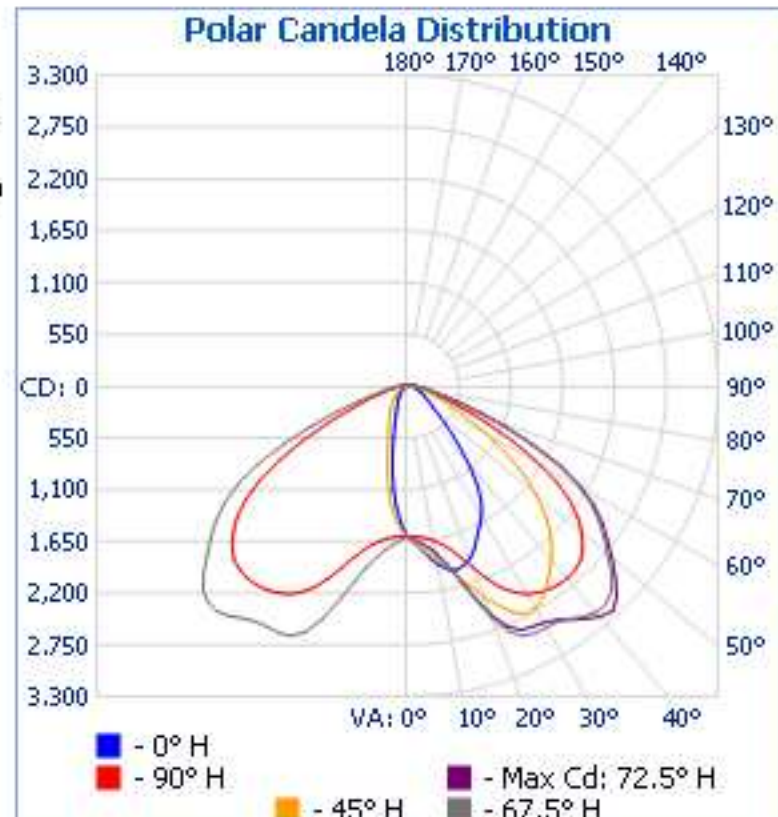

Lamp: 60 LEDS WITH INDIVIDUAL LENSES. LUMEN RATING: 4749 Lms.

Lamp Output: 1 lamp(s), rated Lumens/lamp: 4749

Max Candela: 3,236.0 at Horizontal: 72.5°, Vertical: 42.5°

Luminous Opening: Point

Test: 24189 CERTIFIED PHOTOPIC REPORT

Test Lab: LIGHTING SCIENCES, INC.

Photometry : Type C

CIE Class: Direct

Nema Type: 7 X 5

Roadway Summary

Cutoff Classification: CUTOFF

Distribution: TYPE I, VERY SHORT

Max Cd, 90 Deg Vert: 100.5

Max Cd, 80 to <90 Deg: 234.7

Lumens % Lamp

Downward Street Side: 3,479.3 73.3%

Downward House Side: 1,217.0 25.6%

Downward Total: 4,696.3 98.9%

Upward Street Side: 36.1 0.8%

Upward House Side: 15.8 0.3%

Upward Total: 51.9 1.1%