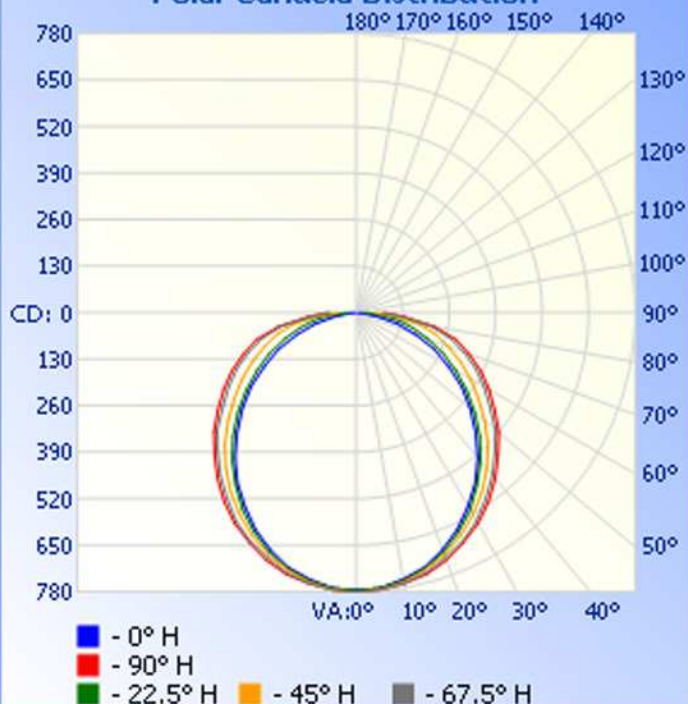

Luminaire Photometric Report

Filename: LEDSTR240-2-4LR WITH 2 LED48T85M-276-XPW-001WF

Manufacturer: LEDTRONICS -

Luminaire: (2)LED48T85M-276-XPW-001WF, 33.8W, 120VAC

Luminaire Cat: LEDSTR240-2-4LR

Lamp: . LUMEN RATING: 2406.5Lms.

Max Candela: 780.0 at Horizontal: 45, Vertical: 0

Luminous Opening: Point

Test: 11-23-10

Zonal Lumen Summary

Zone	Lumens	% Lamp	% Luminaire
0-30	600.8	25%	25%
0-40	982.9	40.8%	40.8%
0-60	1,755.5	72.9%	72.9%
60-90	651.0	27.1%	27.1%
0-90	2,406.5	100%	100%
0-180	2,406.5	100%	100%

Total Efficiency: 100%

Illuminance at a Distance

Center Beam FC Beam Width

1.7ft	279.36 fc	4.3ft	6.9ft
3.3ft	69.84 fc	8.7ft	13.9ft
5.0ft	31.04 fc	13.0ft	20.8ft
6.7ft	17.46 fc	17.3ft	27.8ft
8.3ft	11.17 fc	21.7ft	34.7ft
10.0ft	7.76 fc	26.0ft	41.7ft

■ Vert. Spread: 104.9°

■ Horiz. Spread: 128.7°

Polar Candela Distribution

Isofootcandle Plot