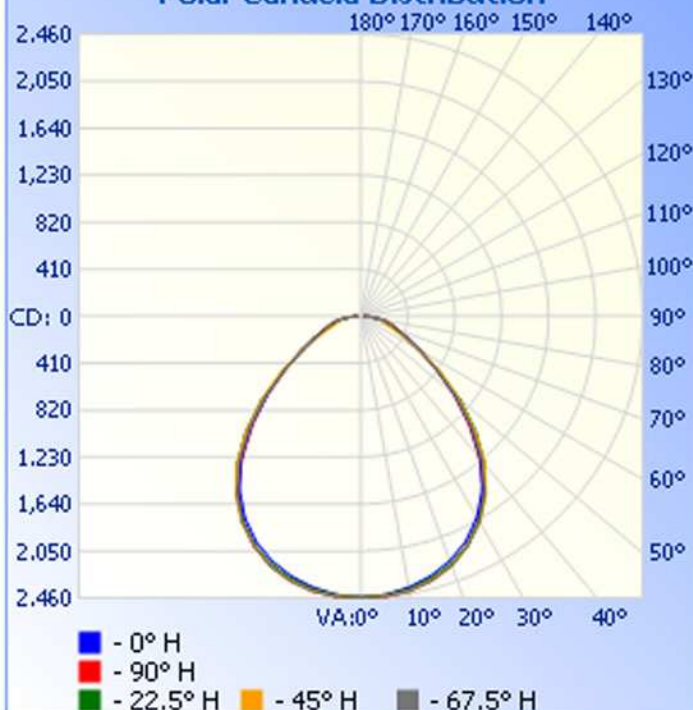

Luminaire Photometric Report

Filename: LEDGHL320-4-4LR WITH 4 LED48T85M-276-XPW-001W

Manufacturer: LEDTRONICS -

Luminaire: (4) LED48T85M-276-XPW-001W, PRISMATIC LENS, 67.2W, 120VAC

Luminaire Cat: LEDGHL320-4-4LR

Lamp: LUMEN RATING: 5717.2Lms.

Max Candela: 2,460.0 at Horizontal: 90, Vertical: 0

Luminous Opening: Point

Test: 1-12-11

Zonal Lumen Summary

Zone	Lumens	% Lamp	% Luminaire
0-30	1,915.4	33.5%	33.5%
0-40	3,086.9	54%	54%
0-60	4,893.5	85.6%	85.6%
60-90	823.7	14.4%	14.4%
0-90	5,717.2	100%	100%
0-180	5,717.2	100%	100%

Total Efficiency: 100%

Illuminance at a Distance

Center Beam FC

Beam Width

1.7ft	882.72 fc	3.6ft	3.6ft
3.3ft	220.68 fc	7.2ft	7.2ft
5.0ft	98.08 fc	10.8ft	10.7ft
6.7ft	55.17 fc	14.5ft	14.3ft
8.3ft	35.31 fc	18.1ft	17.9ft
10.0ft	24.52 fc	21.7ft	21.5ft

Vert. Spread: 94.6°

Horiz. Spread: 94.1°

Polar Candela Distribution

Isofootcandle Plot