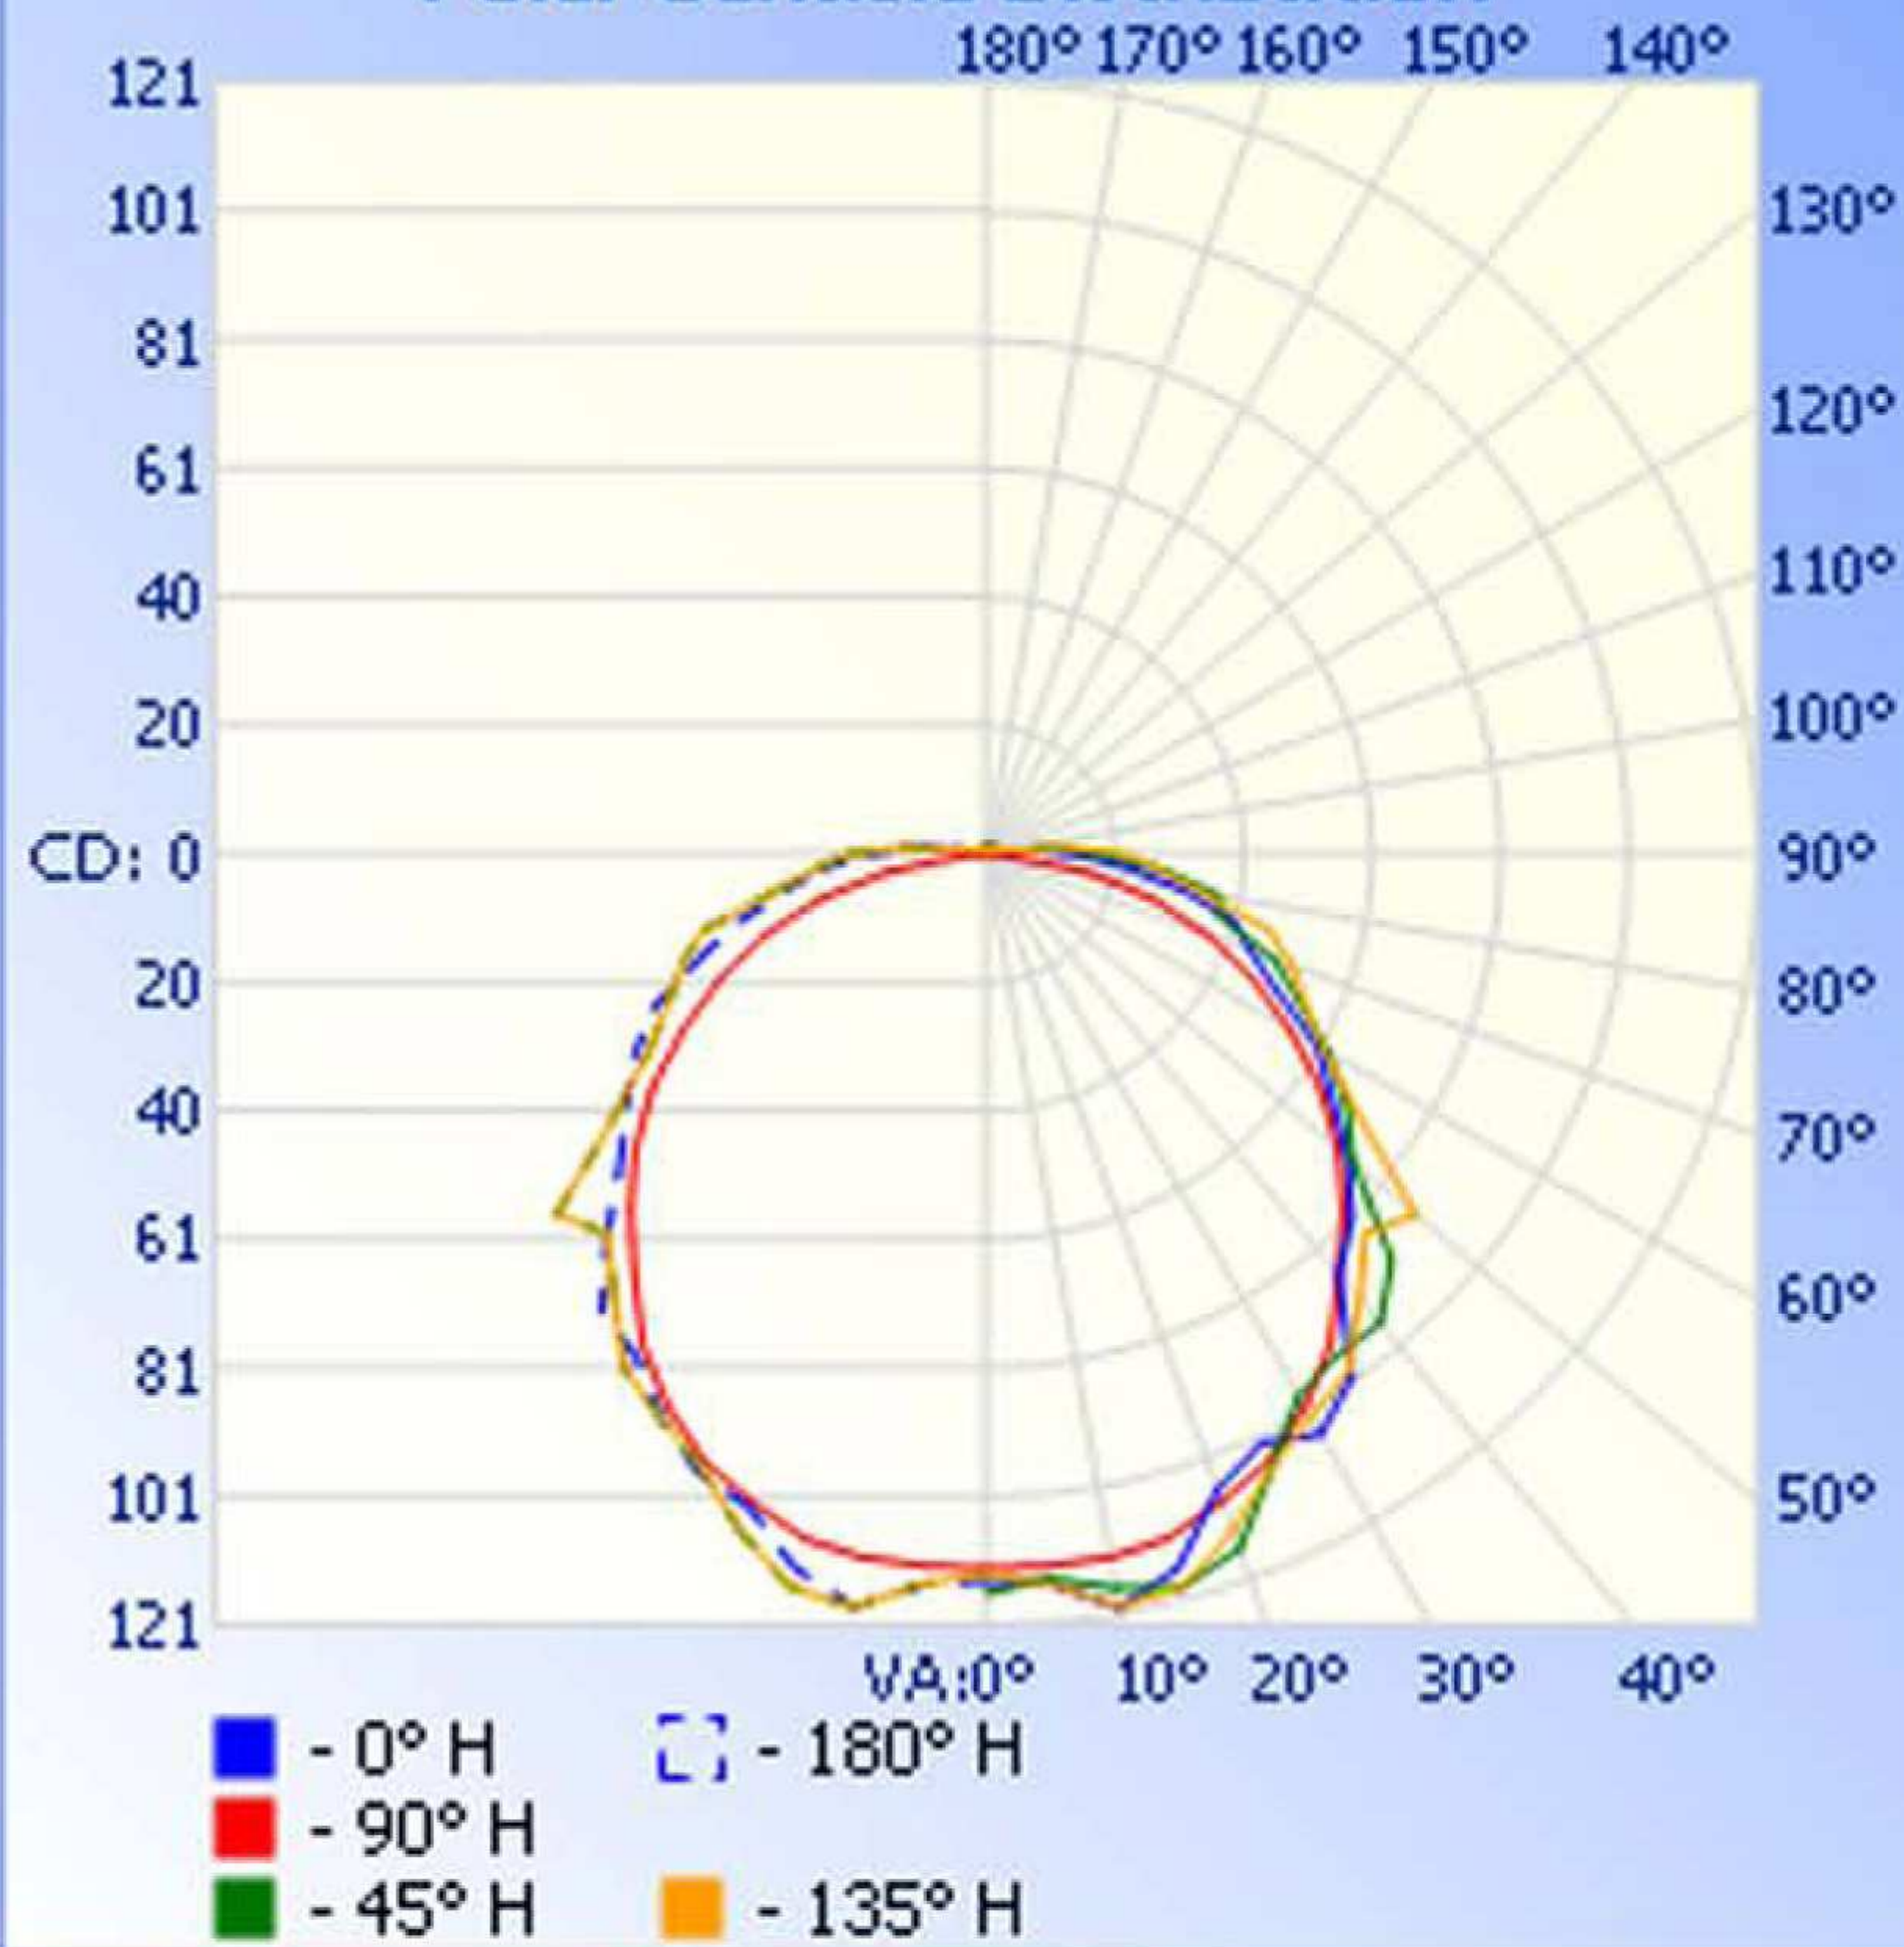

Luminaire Photometric Report

Filename: TBL524C-DP-TPW-012W-UL

Manufacturer: LEDTRONICS -

Luminaire: WITH CLEAR LENS, 12VDC, 4.65W

Luminaire Cat: TBL524C-DP-TPW-012W-UL

Lamp: . LUMEN RATING: 416.3Lms.

Lamp Output: 1 lamp(s), rated lamp lumens: 416.3

Max Candela: 121.0 at Horizontal: 157.5, Vertical: 10

Luminous Opening: Point

Test: 1-28-09

Zonal Lumen Summary

Zone	Lumens	% Lamp	% Luminaire
0-30	93.2	22.4%	22.4%
0-40	154.2	37.1%	37.1%
0-60	280.0	67.3%	67.3%
60-90	119.2	28.6%	28.6%
0-90	399.2	95.9%	95.9%
90-180	17.1	4.1%	4.1%
0-180	416.3	100%	100%

Total Efficiency: 100%

Illuminance at a Distance

Center Beam FC

Beam Width

1.7ft	41.04 fc	5.9ft	5.2ft
3.3ft	10.26 fc	11.8ft	10.5ft
5.0ft	4.56 fc	17.8ft	15.7ft
6.7ft	2.57 fc	23.7ft	20.9ft
8.3ft	1.64 fc	29.6ft	26.2ft
10.0ft	1.14 fc	35.5ft	31.4ft

Vert. Spread: 121.2°

Horiz. Spread: 115.0°

Polar Candela Distribution

Isofootcandle Plot